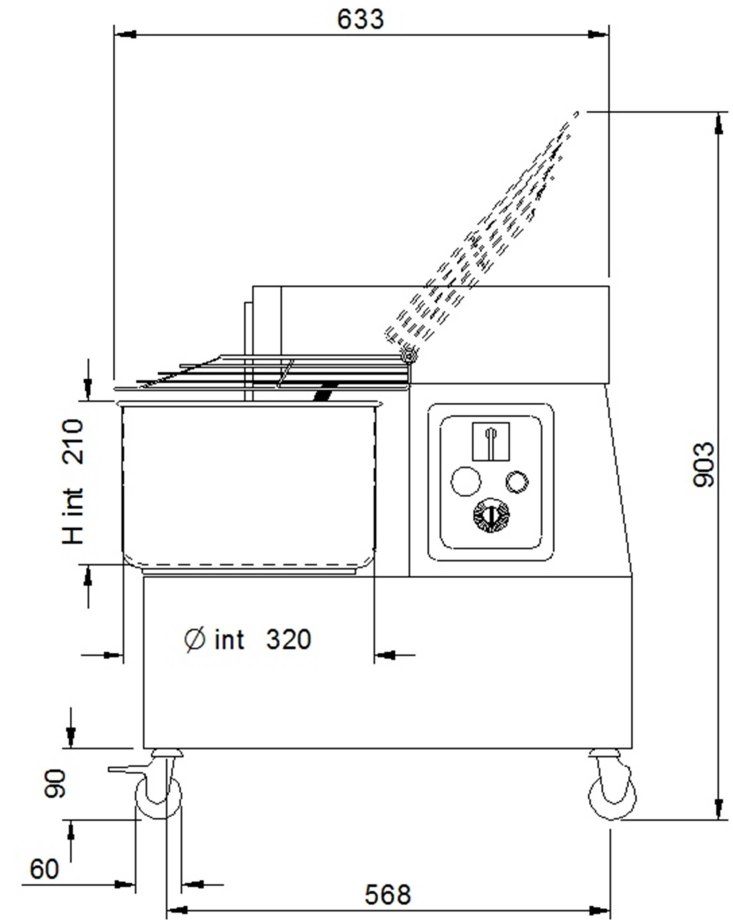

## MORETTI-Spiralteigknetmaschine iM 12 - iMix

[Art. 493100400]

TOP VIEW

REAR VIEW

RIGHT SIDE VIEW