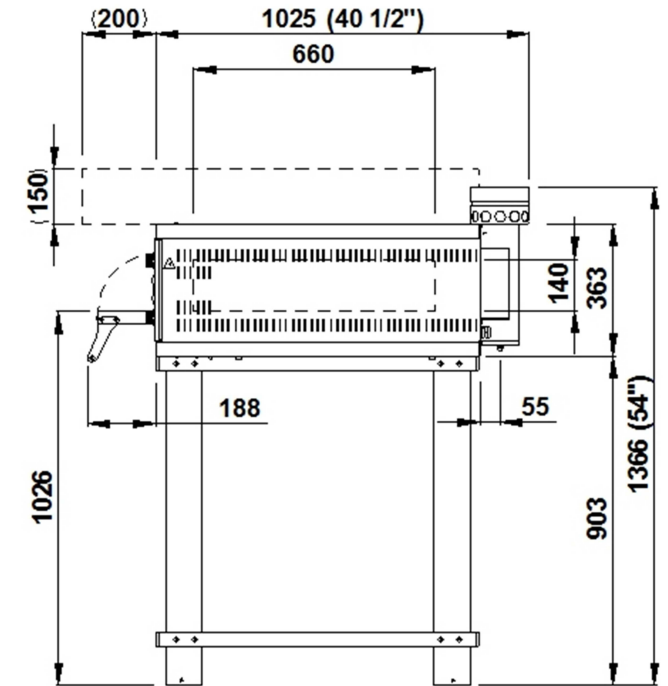

## MORETTI Elektro-Pizzaofen iDeck PM 105.65

[Art. 493105065100-I]

TOP VIEW

REAR VIEW

RIGHT SIDE VIEW