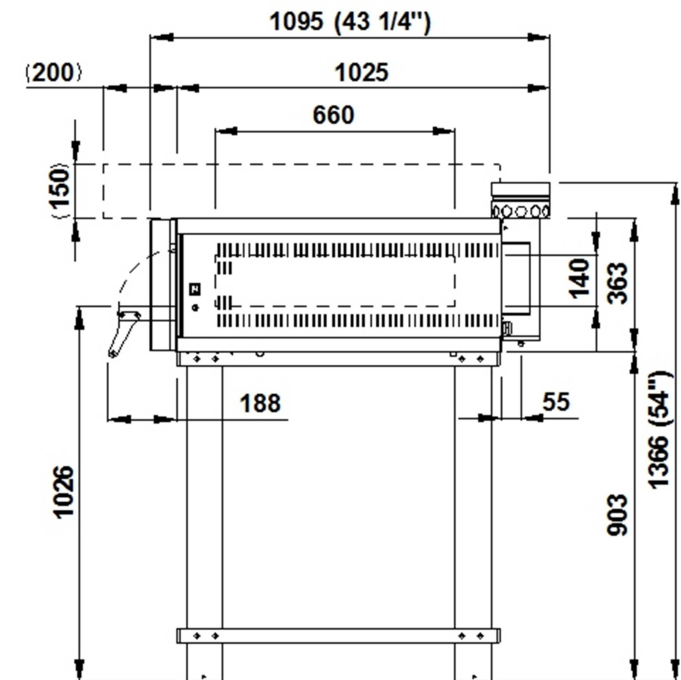

## MORETTI Elektro-Pizzaofen iDeck M 105.65 DIGITAL

[Art. 493105065111]

TOP VIEW

REAR VIEW

RIGHT SIDE VIEW