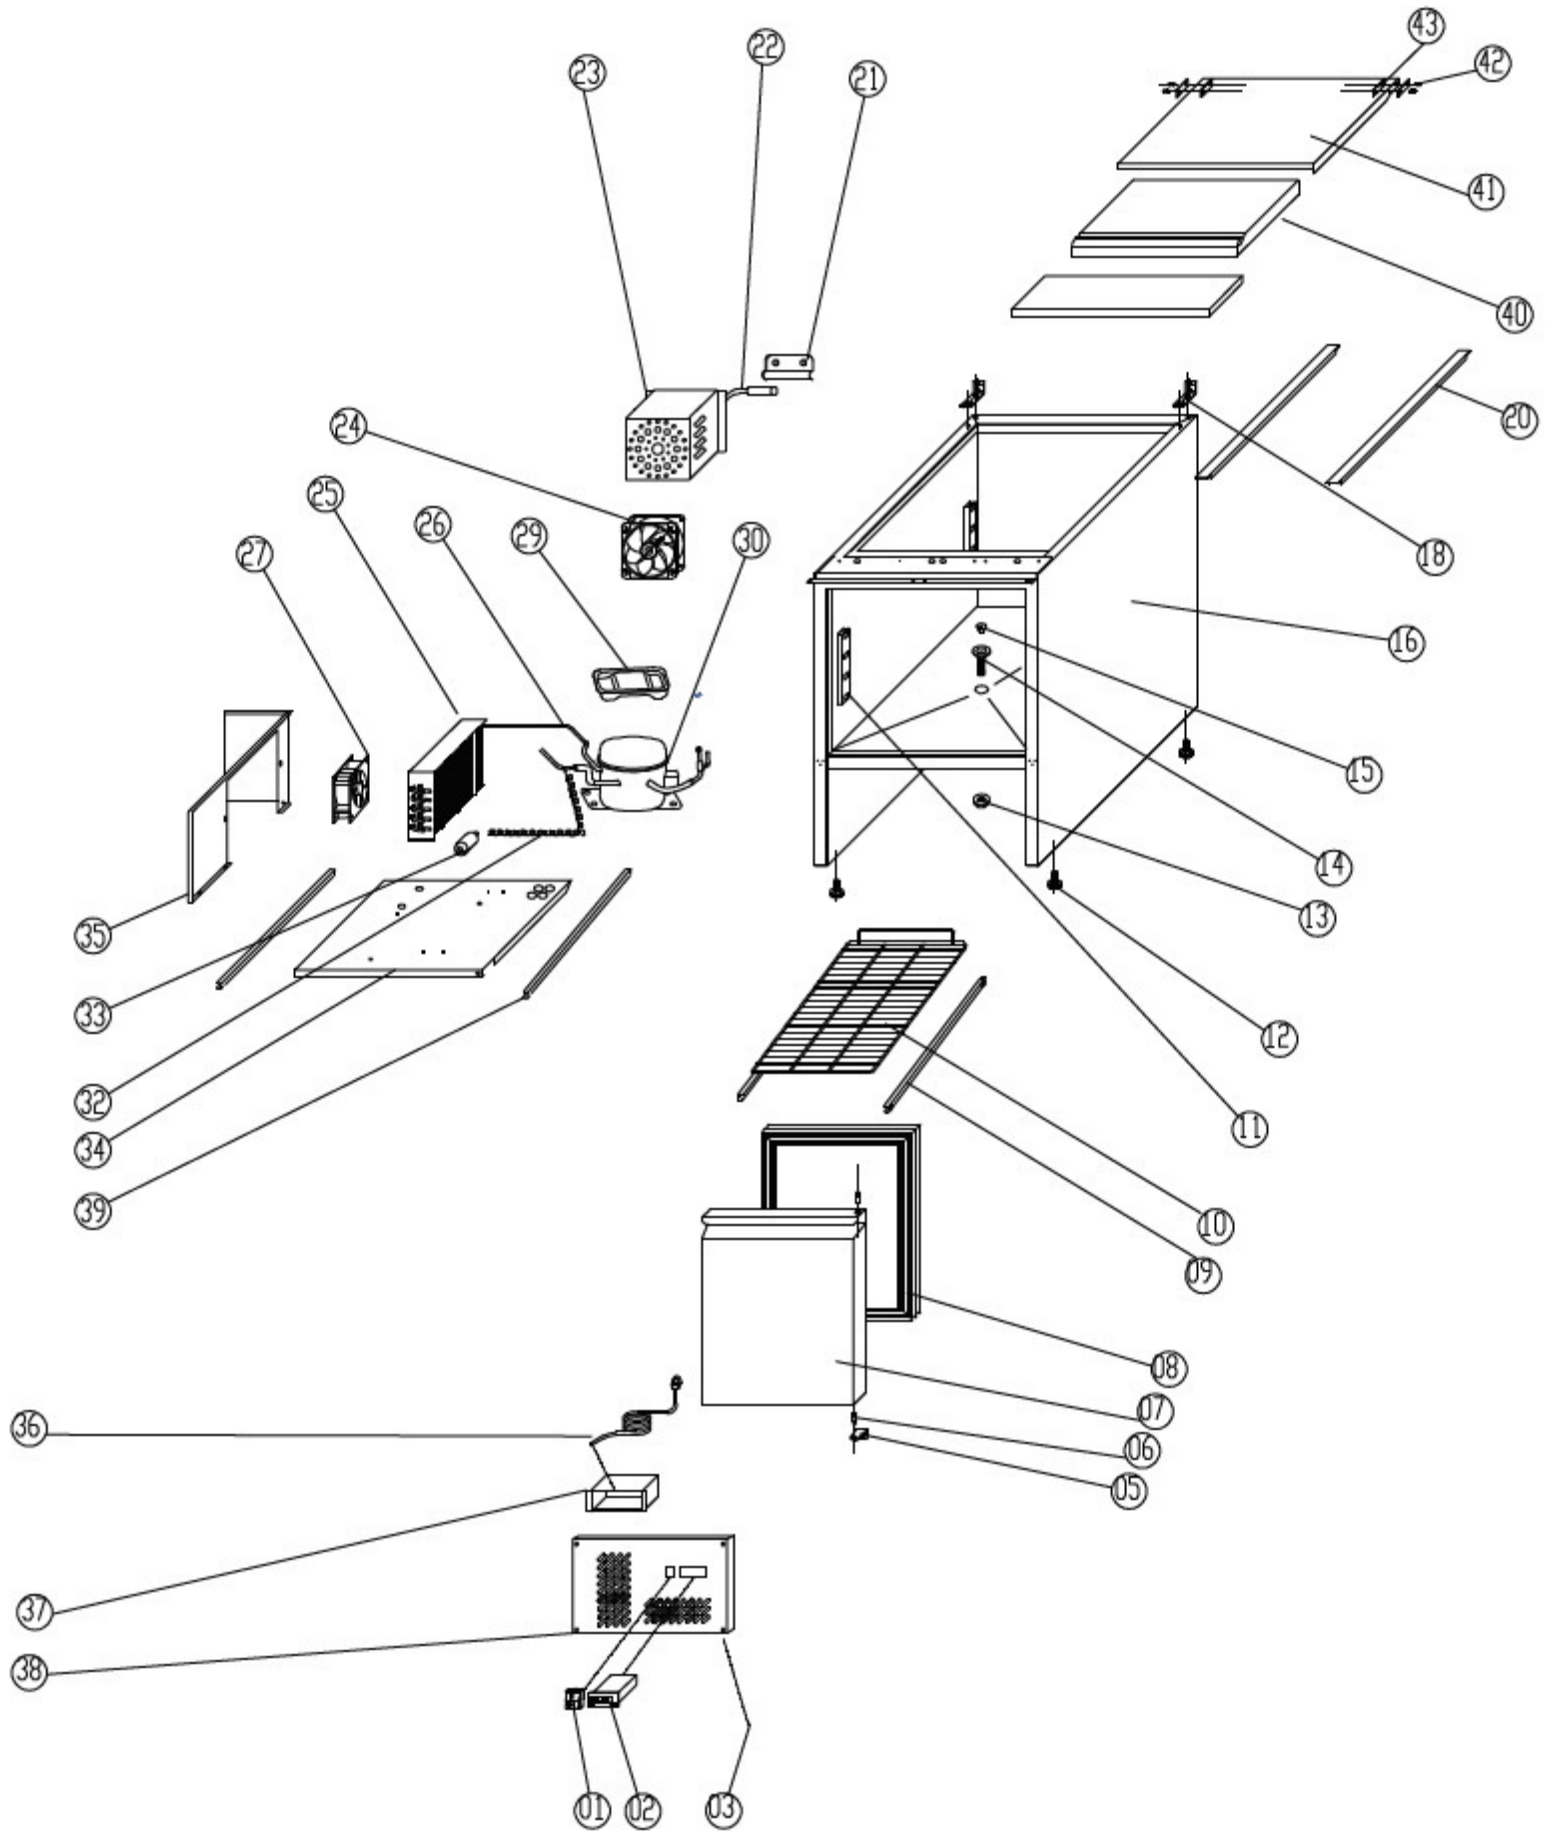

# Explosionszeichnung

Saladette  
KBS 450

KBS Gastrotechnik GmbH - Johannes-Kepler-Str. 14 - 55129 Mainz

## SPARE PARTS LIST OF S400

N0.	CODE	NAME	MODEL	QUY.	MATERIAL	REMARK	
01	S900.01	MAIN SWITCH	DRH-2415-3	1PC			
02	S900.02	THERMOSTAT	REK31E	1PC			
03	S900.03	PLASTIC CAP	Φ13	6PCS	PLASTIC	COVERING FRONT PANEL HOLE	
05	S900.05	DOWN HINGE RIGHT/LEFT		1PC	STAINLESS	RIGHT	
06	S900.06	DOWN HINGE AXIS		1PC	STAINLESS		
07	S900.07	DOOR		1PC			
08	S900.08	GASKET		1PC	PVC		
09	GN2100TN.31	GUIDE/RIGHT/LEFT		1PAIR	STAINLESS		
10	GN2100TN.32	SHELF	GN1/1	2PCS	COATED STEEL		
11	S901.06	SIDE SUPPORT/RIGHT/LEFT		4PCS	STAINLESS		
12	S900.13	FEET		4PCS			
13	S900.14	DRAIN PIPE NUT		1PC	PLASTIC		
14	S900.15	DRAIN PIPE		1PC	PLASTIC		
15	S900.16	DRAIN PIPE COVER		1PC	PLASTIC		
16	S400.01	BODY		1PC			
18	S901.01	TOP HINGE		2PCS	ZINCIFY STEEL		
19	S401.02	TOP		1PC	STAINLESS		
20	S400.07	LONG SUPPORT		2PCS	STAINLESS		
21	S900.31	SENSOR FIXED CLIP		1PC	STAINLESS		
22	S900.32	SENSOR		1PC			
23	S400.02	CIRCLE FAN SUPPORT		1PC	STAINLESS		
24	GN2100TN.23	CIRCLE FAN	9225	1PC			
25	VRX.11	CONDENSER		1PC			
26	S400.03	DISCHARGE TUBE	Φ6	1PC	COPPER		
27	S900.37	CONDENSER FAN	BD01-01/Φ170	1PC			
29	S900.40	WATER PAN		1PC	PLASTIC		
30	VRX.18	COMPRESSOR	OF789	1PC			
32	S900.43	CAPILLARY	Φ1.15×3000	1PC	COPPER		

<b>N0.</b>	<b>CODE</b>	<b>NAME</b>	<b>MODEL</b>	<b>QUY.</b>	<b>MATERIAL</b>	<b>REMARK</b>	
33	S900.44	FILTER DRIER	20g	1PC			
34	S400.03	UNIT BOARD		1PC	ZINCIFY STEEL		
35	S400.04	CONDENSER COVER BOARD		1PC	ZINCIFY STEEL		
36	S900.47	PLUG	LT312/1.5MM <sup>2</sup> ×3G	1PC			
37	GN2100.36	THERMOSTAT BOX		1PC	ZINCIFY STEE		
38	S400.05	FRONT PANEL		1PC	STAINLESS		
39	S400.06	UNIT BOARD GUIDE		1PAIR	ZINCIFY STEE		
40	S400.08	COVER		1PC	STAINLESS		
41	S400.09	FIXED COVER		1PC			
42	S900.28	COVER HINGE AXIS		4PCS	STAINLESS		
43	S900.29	STRENGTHENING BOARD		4PCS	STAINLESS		