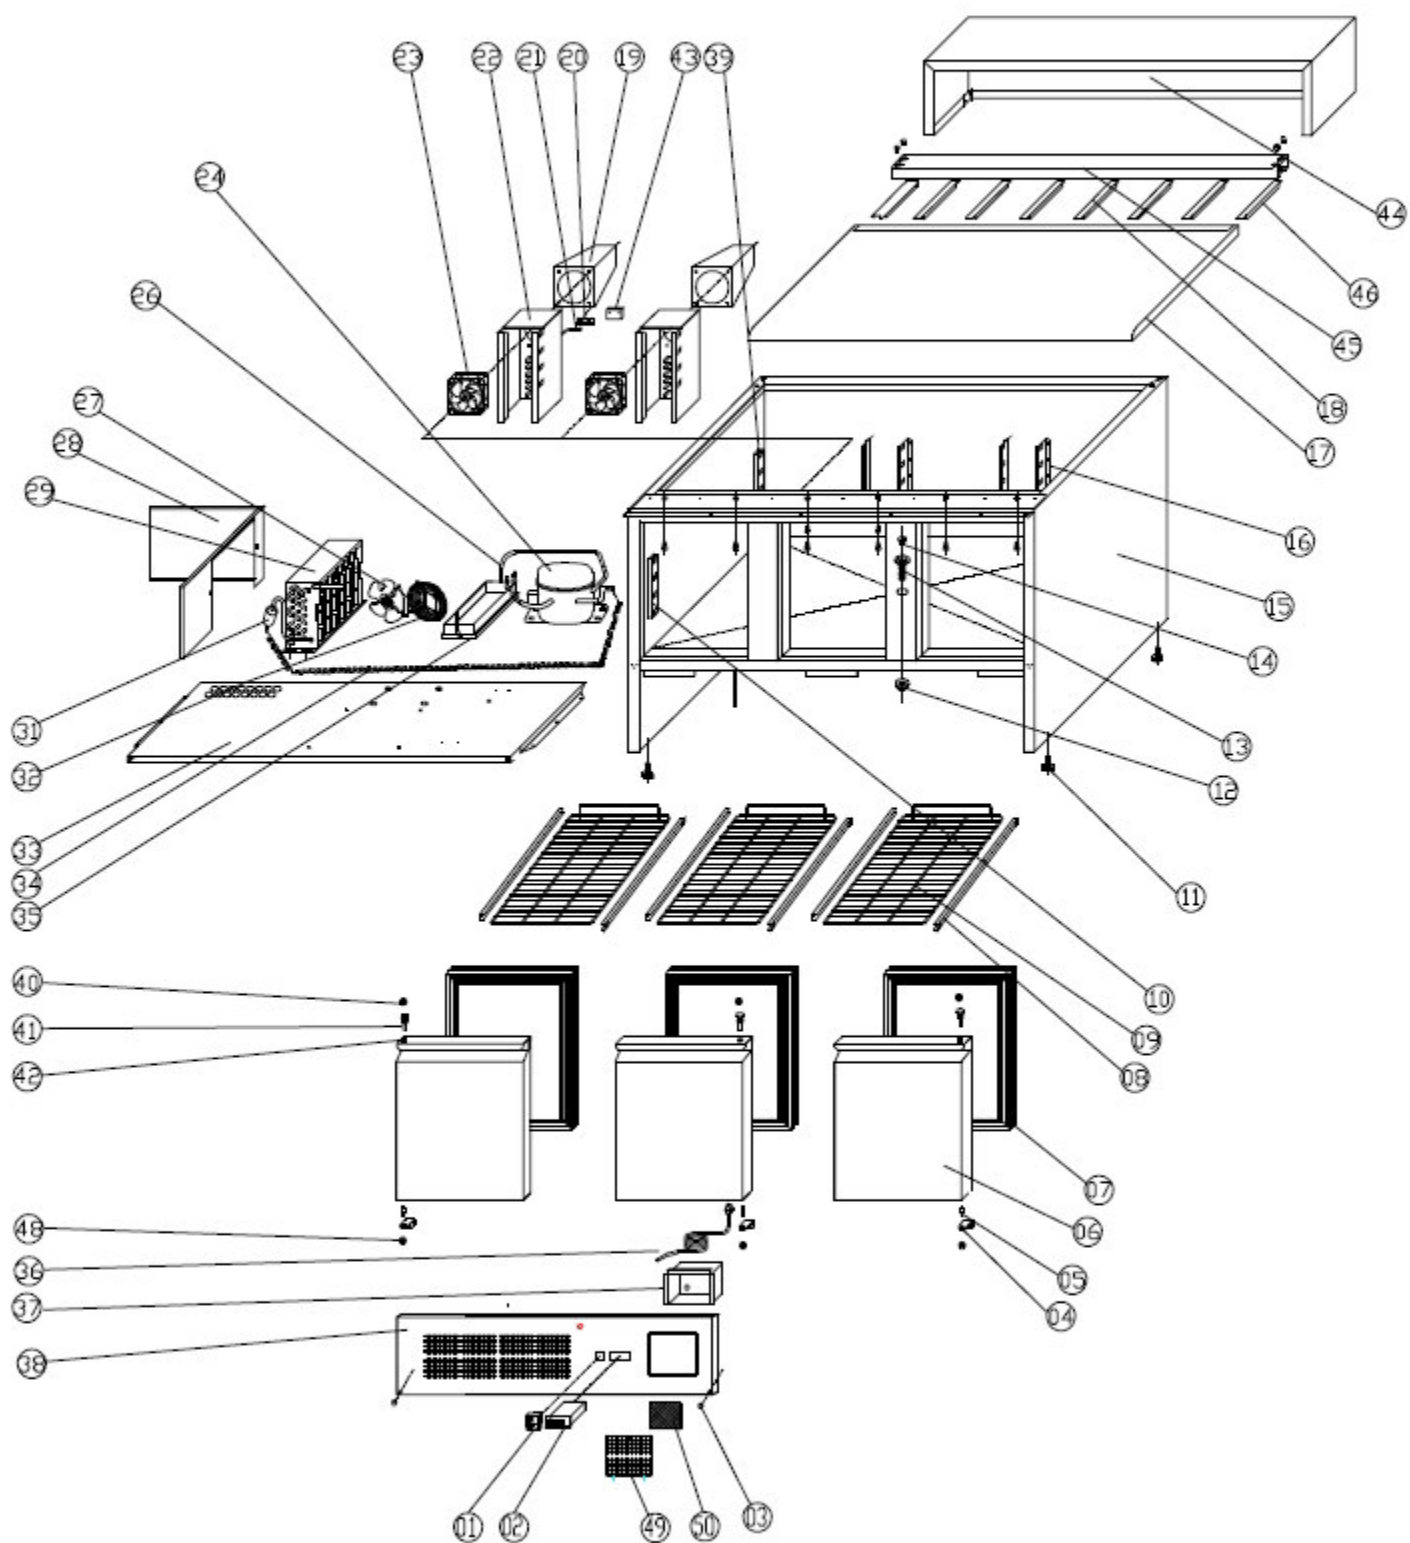

Explosionszeichnung

Pizza Kühltable
KBS 903 PT

KBS Gastrotechnik GmbH - Johannes-Kepler-Str. 14 - 55129 Mainz

SPARE PARTS LIST

NO.	CODE	NAME	MODEL	QUY.
1	S900.01	MAIN SWITCH	DRH-2415-3	1PC
2	S900.02	THERMOSTAT	XR02CX	1PC
3	S900.03	PLASTIC CAP	Φ13	6PCS
4	S900.05	DOWN HINGE		3PCS
5	S900.06	DOWN HINGE AXIS		6PCS
6	S900.07	DOOR		3PCS
7	S900.08	GASKET		3PCS
8	GN2100TN.31	GUIDE		3PAIRS
9	GN2100TN.32	SHELF	GN1/1	3PCS
10	S901.06	SIDE SUPPORT		4PCS
11	S900.13	FEET		4PCS
12	S900.14	DRAIN PIPE NUT		1PC
13	S900.15	DRAIN PIPE		1PC
14	S900.16	DRAIN PIPE COVER		1PC
15	S903.01	BODY		1PC
16	S901.18	BACK MIDDLE SUPPORT		1PAIR
17	PS903.01	GRANITE PANNEL		1PC
18	S900.20	SUPPORT		4PCS
19	S900.30A	AIRFLOW DUCT		2PCS
20	S900.31	SENSOR FIXED CLIP		1PC
21	S900.32	SENSOR		1PC
22	S901.04A	CIRCLE FAN SUPPORT		2PCS
23	S900.34	CIRCLE FAN	SA1238A2	2PCS
24	G-S903.01	COMPRESSOR	HPKD190A	1PC
26	S900.36	DISCHARGE TUBE	Φ6	1PC
27	GN650TN.34	CODENSER FAN	CA01-01/V200-34°	1PC
28	S903.06	CONDENSER COVER BOARD		1PC
29	GN650TN.38	CONDENSER		1PC
31	GN1410TN.14	FILTER DRIER	25g	1PC
32	GN650TN.46	BASKET GUARD GRILLS	Φ246	1PC
33	S903.09	UNIT BOARD		1PC
34	S900.43	CAPILLARY	Φ1.15×3000	1PC
35	S900.40A	WATER PAN		1PC
36	S900.47	PLUG		1PC
37	S900.48	JUNCTION BOX		1PC
38	S903.11J9	FRONT PANEL		1PC
39	S901.18B	SIDE BACK SUPPORT		1PAIR
40	GN2100TN.85	NUT	M8	3PCS
41	GN2100TN.84	DOOR HINGE AXIS	Φ6	3PCS
42	GN2100TN.83	DOOR BUSHING	Φ6	3PCS
43	GN650TN.17	PROBE PADDING		1PC
44	PS903.03	BASIN BOX		1PC
45	PS903.02	BASIN BRACKET		1PC

46	PS900.03	SIDE SUPPORT	178*41*13	2PCS
48	GN2100TN.06	NUT	M5	3PCS
49	S903.12	SCREEN FILTER SUPPORT	1PC	1PC
50	U-	FILTER	1PC	