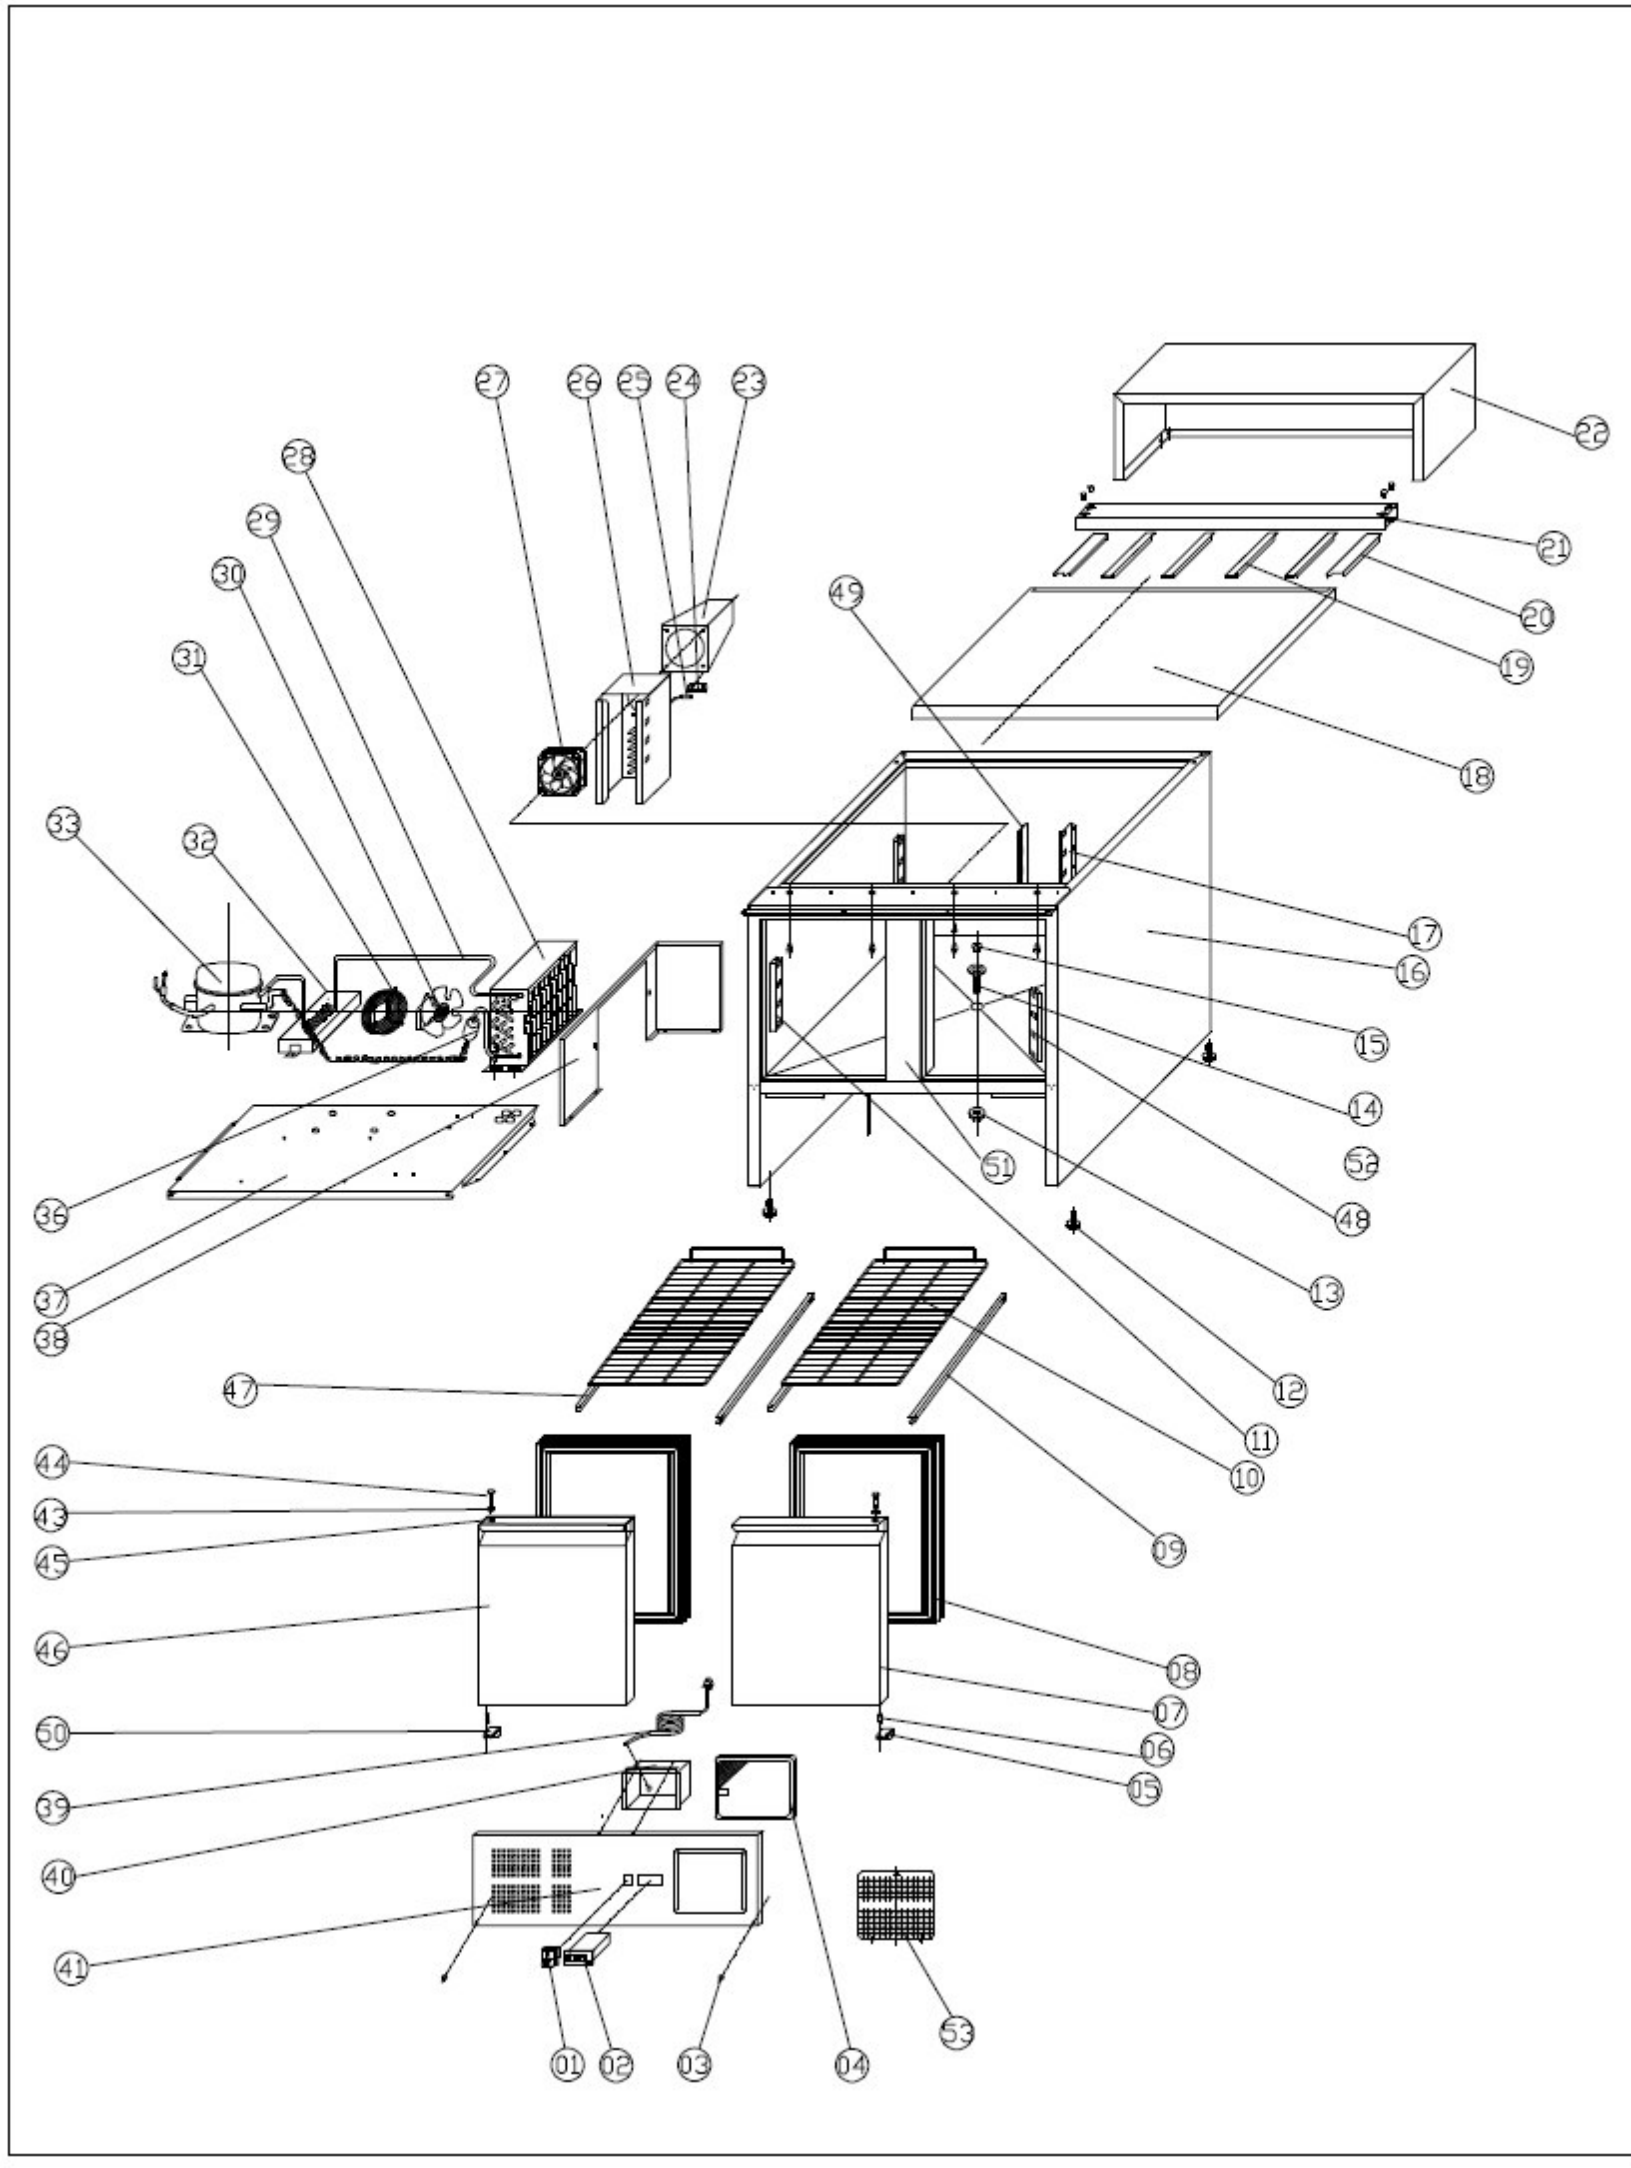

Explosionszeichnung

Pizza Kühlisch
KBS 900 PT

KBS Gastrotechnik GmbH - Johannes-Kepler-Str. 14 - 55129 Mainz

SPARE PARTS LIST

N0.	CODE	NAME	MODEL	QUY.
1	S900.01	MAIN SWITCH	DRH-2415-3	1PC
2	S900.02	THERMOSTAT	XR02CX	1PC
3	S900.03	PLASTIC CAP	Φ13	6PCS
4	U-GN2100TN(HT11)	SCREEN FILTER		1PC
5	S900.05R	DOWN HINGE RIGHT		1PC
6	S900.06	DOWN HINGE AXIS	Φ7×24/M5	2PCS
7	S900.07R	DOOR (Door with handle)		1PC
8	S900.08	GASKET		2PCS
9	S900.10R	GUIDE RIGHT		2PCS
10	S900.11	SHELF	GN1/1	2PCS
11	S900.12L	SIDE SUPPORT LEFT		2PCS
12	S900.13	FEET	Φ10	4PCS
13	S900.14	DRAIN PIPE NUT		1PC
14	S900.15	DRAIN PIPE		1PC
15	S900.16	DRAIN PIPE COVER		1PC
16	S900.17	BODY		1PC
17	S900.18R	BACK MIDDLE SUPPORT RIGHT		1PC
18	PS900.01	GRANITE PANEL		1PC
19	S900.20	SHORT SUPPORT		4PCS
20	PS900.03	SIDE SUPPORT		2PCS
21	PS900.04	BASIN BRACKET		1PC
22	PS900.05	BASIN BOX		1PC
23	S900.30	AIRFLOW DUCT		1PC
24	GN650TN.12	SENSOR FIXED CLIP		1PC
25	S900.32	SENSOR		1PC
26	S900.33	CIRCLE FAN SUPPORT		1PC
27	S900.34	CIRCLE FAN	SA1238A2	1PC
28	S900.35	CONDENSER	1/4HP	1PC
29	S900.36	DISCHARGE TUBE	Φ6	1PC
30	S900.37	CONDENSER FAN	BD01-01/A73	1PC
31	U-GN2100.35	BASKET GUARD GRILLS		1PC
32	S900.40	WATER PAN		1PC
33	G-S903.01	COMPRESSOR	HPKD190A	1PC
36	S900.44	FILTER DRIER	20g	1PC
37	S900.45	UNIT BOARD		1PC

38	S900.46	CONDENSER COVER BOARD		1PC
39	S900.47	PLUG	LT312/1.5MM ² ×3G	1PC
40	S900.48	JUNCTION BOX		1PC
41	S900.49N	FRONT PANEL	H14	1PC
43	GN2100TN.85	NUT	M8	2PCS
44	GN2100TN.84	DOOR HINGE AXIS	Φ6	2PCS
45	GN2100TN.83	DOOR BUSHING	Φ6	2PCS
46	S900.07L	DOOR (Door with handle)		1PC
47	S900.10L	GUIDE LEFT		2PCS
48	S900.12R	SIDE SUPPORT RIGHT		2PCS
49	S900.18L	BACK MIDDLE SUPPORT LEFT		1PC
50	S900.05L	DOWN HINGE LEFT		1PC
51	S900.60	MIDDLE BRIDGE		1PC
53	S900.52	SCREEN FILTER SUPPORT	H9	