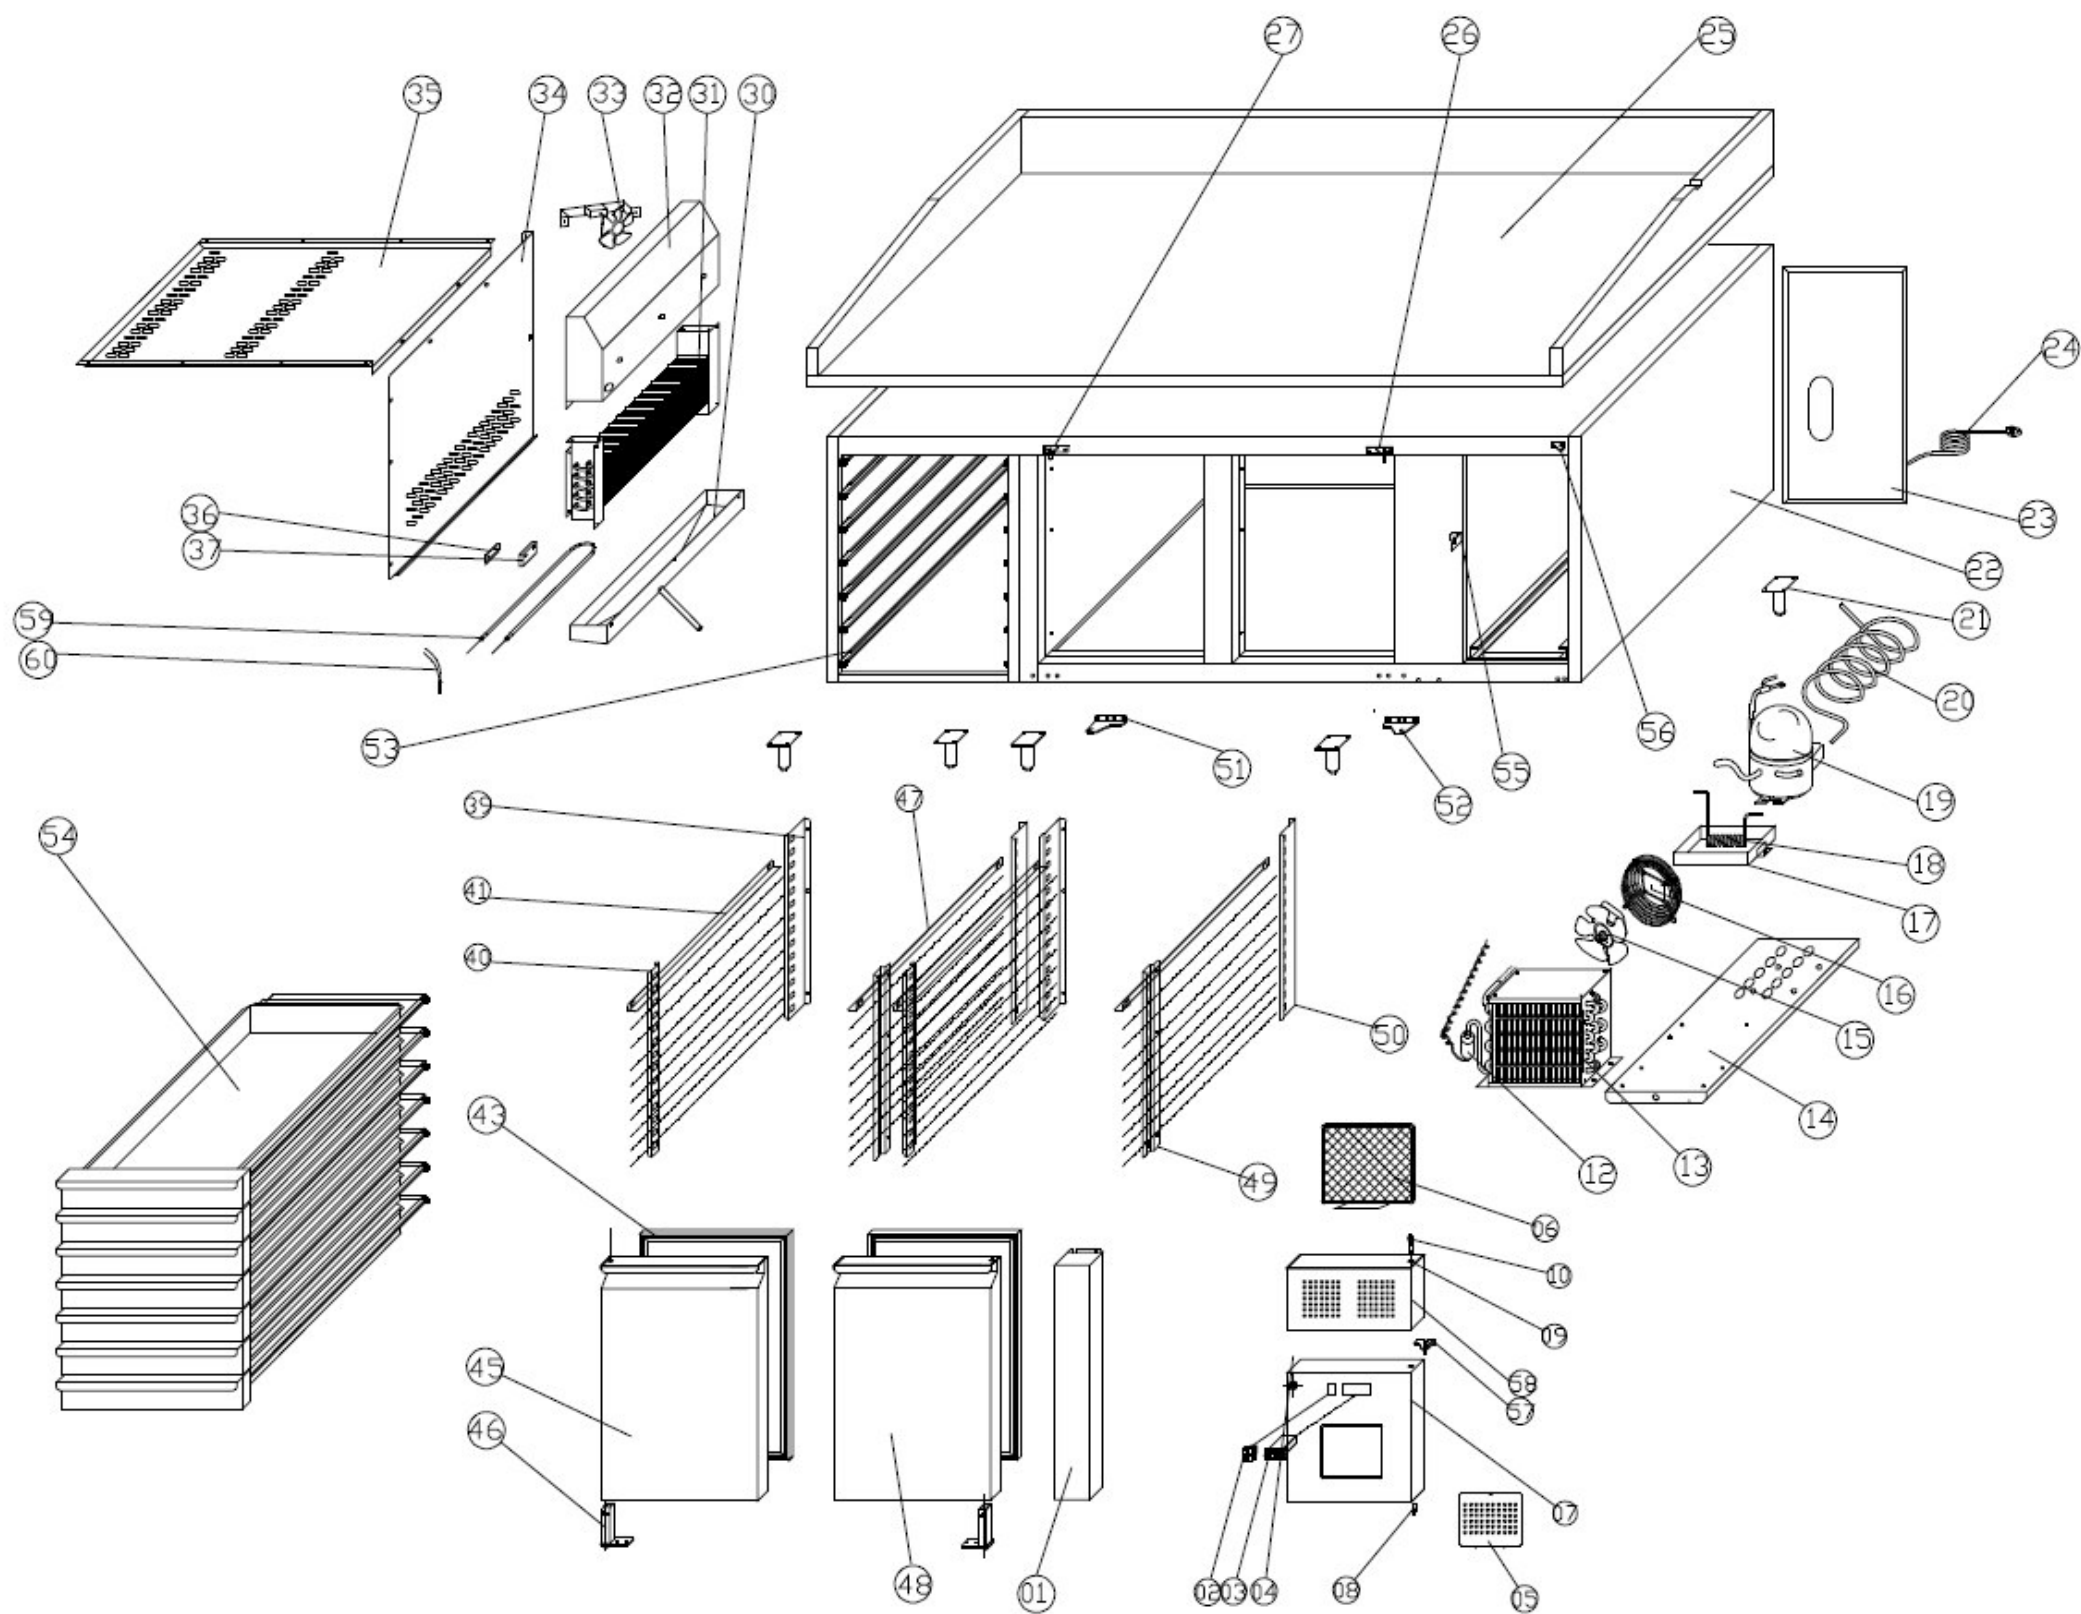

Explosionszeichnung

Kühltisch
Pizza 2610

KBS Gastrotechnik GmbH - Johannes-Kepler-Str. 14 - 55129 Mainz

SPARE PARTS LIST OF

NO.	SUPPLIER CODE		MODEL	QTY.
1	GN2100TN.01	Fixed Front Panel	204×743	1PC
2	S900.02	Thermostat	DIXELL-XR06CX-5R0C1 已调	1PC
3	S900.01	Main Switch	S900	1PC
4	GN650TN.86	Lock	S900左	1PC
5	G-GN2100(L149)	Air Flow Window	ECX2000TN/HT08	1PC
6	U-GN2100TN.03N	Filter	U-GN2100TN	1PC
7	GN2100TN.02L15	Front Panel	ECX2000TN/NISBETS L145	1PC
8	GN2100TN.03	Hinge Axis	GN2100TN φ7×30带丝	2PCS
9	GN2100TN.07	Bushing		4PCS
10	GN2100TN.06	Nut	M5不锈钢	2PCS
12	GN70TN.23	Filter Drier	GN650	1PC
13	GN2100TN.08	Condenser	GN2100TN(HT03)	1PC
14	GN2100TN.09	Unit Board	GN2100TN/HT03	1PC
15	S900.37	Codenser Fan	BD01-01/A73	1PC
16	U-GN2100.35	Basket Guard Grills	U-2100TN	1PC
17	GN2100TN.10	Water Box	GN2000TN	1PC
18	GN2100TN.11	Evaporate Pipe	GN31TN (HT01#)	1PC
19	G-S903.01	Compressor(R600a)Compressor(R600a)Com	ZANUSS-HPKD190A	1PC
20	G-GN2100TN.13	Suction Pipe	GN2100/3100/4100TN	1PC
21	GN650TN.07	FEET	H=150	4PCS
22	PZ2600TN.1	Body	PZ2600TN/HT08	1PC
23	GN2100TN.18	Unit Room Cover	平台柜 (新)	1PC
24	S900.47	Plug		1PC
25	PZ2610TN.1	Top	PZ2610	1PC
26	GN2100TN.65R	Door Up Hinge Right	GN2100 (HT03#)	1PC
27	GN2100TN.65L	Door Up Hinge Left	GN2100 (HT03#)	1PC
28	PZ2610TN.2	Connection Board		2PCS
30	GN2100TN.20	Evaporator Water Pan	164×612	1PC
31	GN2100TN.21	Evaporator	平台柜	1PC
32	G-GN2100TN.22	Fan Support		1PC
33	G-GN2100TN.11	Circuit Fan	EC-2P 吹风	1PC
34	G-PA2100TN.3	Evaporator Cover	G-PA2100TN	1PC
35	PA2100TN.4	Air Flow Conduct Board	513×942.5	1PC
36	S900.31	Sensor Fixed Clip	29.4×50	1PC
37	GN650TN.17	Probe Padding	58×64	1PC
39	PA2100TN.5L	Back Support Left	91×500	2PCS
40	PA2100TN.7L	Front Support Left	62×500	2PCS
41	PA2100TN.6L	Guide Left	47×650	14PCS
43	PA2100TN.9	Gasket	PA2100	2PCS
45	PA2100TN.10L	Left Door	PA2000TN	1PC
46	GN650TN.14	Door Spring Hinge		2PCS
47	PA2100TN.6R	Guide Right	47×650	14PCS
48	PA2100TN.10R	Right Door	PA2000TN	1PC
49	PA2100TN.7R	Front Support Right	62×500	2PCS
50	PA2100TN.5R	Back Support Right	91×500	2PCS
51	GN2100TN.12L	Door Down Hinge Left	85×59	1PC
52	GN2100TN.12R	Door Down Hinge Right	85×59	1PC
53	PZ2610TN.3	Drawer Guid Left	PZ2610TN	7PCS
53	PZ2610TN.3	Drawer Guid Right	PZ2610TN	7PCS