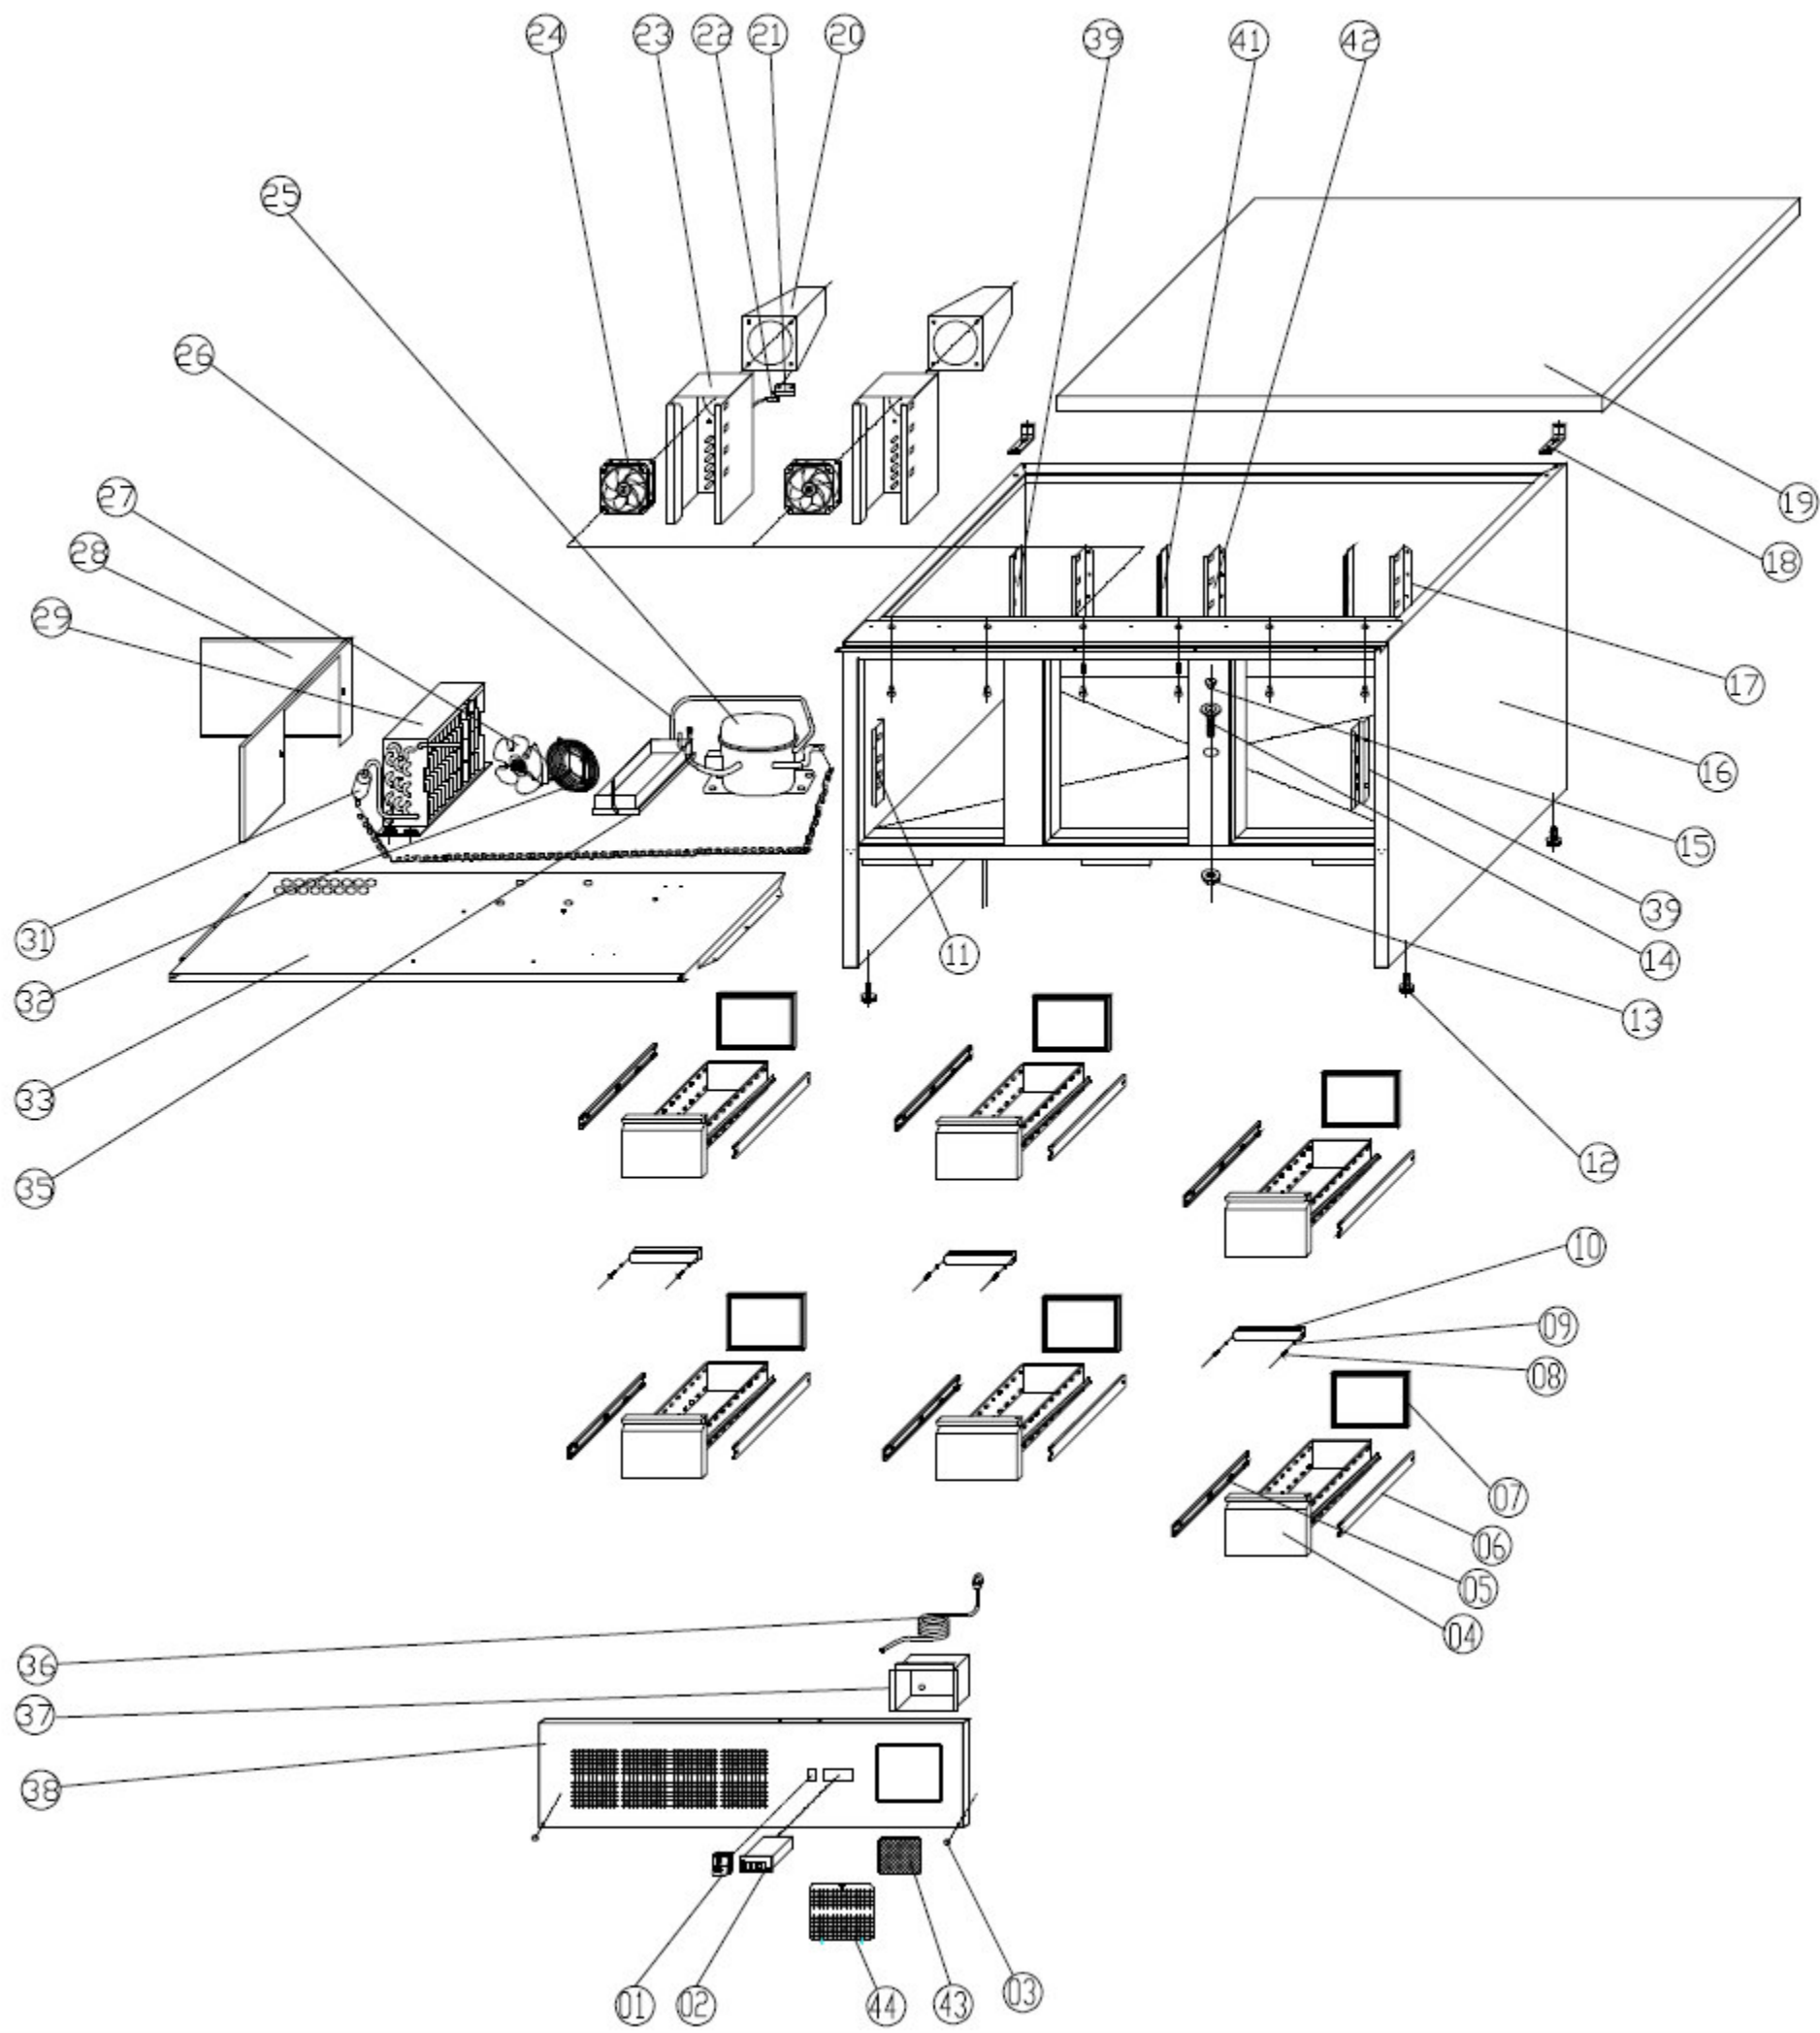

Explosionszeichnung

Kühltisch
KTM 306

KBS Gastrotechnik GmbH - Johannes-Kepler-Str. 14 - 55129 Mainz

SPARE PARTS LIST

N0.	CODE	NAME	MODEL	QUY.
1	S900.01	MAIN SWITCH	DRH-2415-3	1PC
2	S900.02C	THERMOSTAT	XR02CX	1PC
3	S900.03	PLASTIC CAP	Φ13	6PCS
4	SET2D.02S	DRAWER	GN1/1x6 " GN1/1x6 " GN1/1x6 "	6PCS
5	SET3D.08	GUID E(LEFT)	L=550	6PCS
6	SET3D.07	GUIDE(RIGHT)	L=550	6PCS
7	SET2D.01	GASKET	SET 2 DRAWER	6PCS
8	SET3D.03	SCREW	M4	6PCS
9	SET3D.04	WASHER		6PCS
10	SET3D.02	BRIDGE		3PCS
11	S901.06L	SIDE SUPPORT LEFT		3PCS
12	S900.13	FEET		4PCS
13	S900.14	DRAIN PIPE NUT		1PC
14	S900.15	DRAIN PIPE		1PC
15	S900.16	DRAIN PIPE COVER		1PC
16	S903.01	BODY		1PC
17	S901.05R	BACK SUPPORT RIGHT		1PC
18	S901.01	TOP HINGE		1PAIR
19	S903TOP.01	TOP		1PC
20	S900.30A	AIRFLOW DUCT		2PCS
21	S900.31	SENSOR FIXED CLIP		1PC
22	S900.32	SENSOR		1PC
23	S901.04	CIRCLE FAN SUPPORT		2PCS
24	GN2100TN.23E	CIRCLE FAN	SA9225A2	2PCS
25	G-S903.01	COMPRESSOR	HPKD190A	1PC
26	S903.02	DISCHARGE TUBE	Φ6	1PC
27	GN650TN.34	CONDENSER FAN	CA01-01/Φ200	1PC
28	S903.06	CONDENSER COVER BOARD		1PC
29	GN650TN.38	CONDENSER		1PC
31	GN1410TN.14	FILTER DRIER	25g	1PC
32	GN650TN.46	BASKET GUARD GRILLS		1PC
33	S903.09	UNIT BOARD		1PC
35	S900.40	WATER PAN		1PC
36	S900.47	PLUG	LT312/1.5MM ² ×3G	1PC

37	S900.48	JUNCTION BOX		1PC
38	S903.11J9	FRONT PANEL		1PC
39	S901.06R	SIDE SUPPORT RIGHT		3PCS
40	S901.05L	BACK SUPPORT LEFT		1PC
41	S901.18L	BACK MIDDLE SUPPORT LEFT		2PCS
42	S901.18R	BACK MIDDLE SUPPORT RIGHT		2PCS
43	U-GN2100TN(HT11)	FILTER		1PC
44	S903.12	SCREEN FILTER SUPPORT		1PC