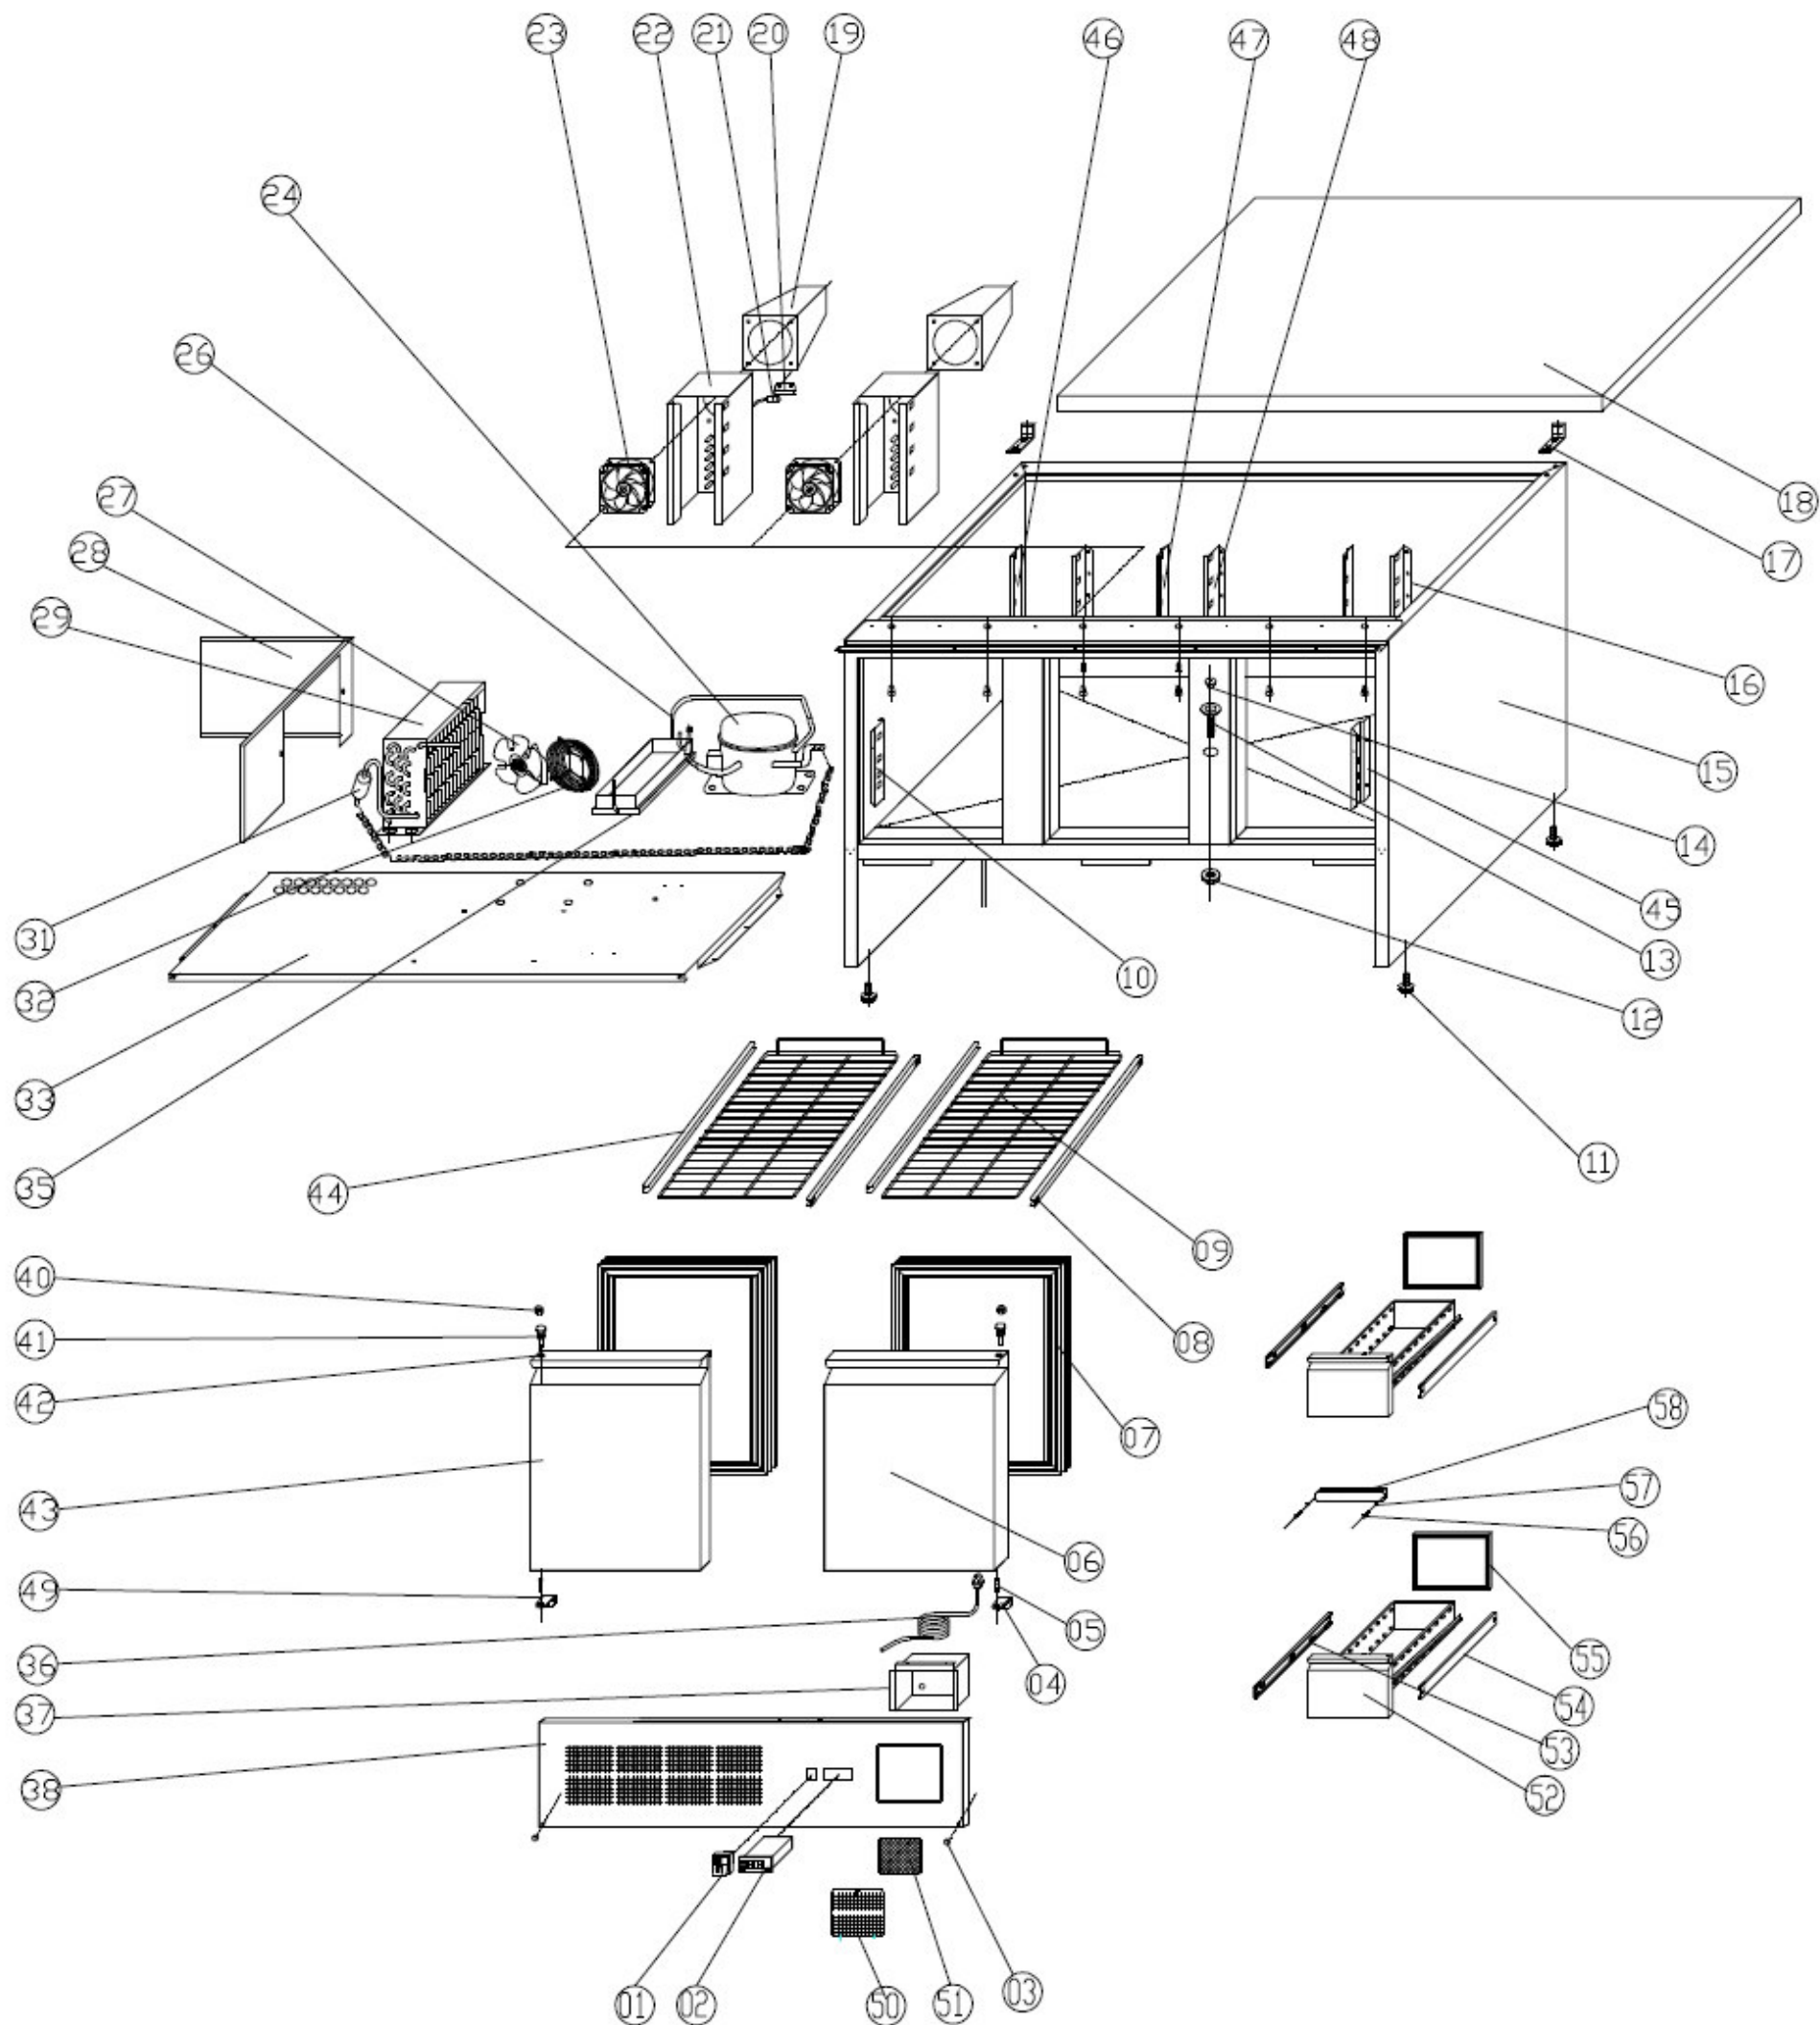

Explosionszeichnung

Kühltisch
KTM 302

KBS Gastrotechnik GmbH - Johannes-Kepler-Str. 14 - 55129 Mainz

SPARE PARTS LIST

NØ.	CODE	NAME	MODEL	QUY.
1	S900.01	MAIN SWITCH	DRH-2415-3	1PC
2	S900.02C	THERMOSTAT	XR02CX	1PC
3	S900.03	PLASTIC CAP	Φ13	6PCS
4	S900.05R	DOWN HINGE RIGHT		1PC
5	S900.06	DOWN HINGE AXIS		2PCS
6	S900.07R	DOOR RIGHT		1PC
7	S900.08	GASKET		2PCS
8	GN2100TN.31R	GUIDE RIGHT		2PCS
9	GN2100TN.32	SHELF	GN1/1	2PCS
10	S901.06L	SIDE SUPPORT LEFT		3PCS
11	S900.13	FEET		4PCS
12	S900.14	DRAIN PIPE NUT		1PC
13	S900.15	DRAIN PIPE		1PC
14	S900.16	DRAIN PIPE COVER		1PC
15	S903.01	BODY		1PC
16	S901.05R	BACK SUPPORT RIGHT		1PC
17	S901.01	TOP HINGE		1PAIR
18	S903TOP.01	TOP		1PC
19	S900.30A	AIRFLOW DUCT		2PCS
20	S900.31	SENSOR FIXED CLIP		1PC
21	S900.32	SENSOR		1PC
22	S901.04	CIRCLE FAN SUPPORT		2PCS
23	GN2100TN.23E	CIRCLE FAN	SA9225A2	2PCS
24	G-S903.01	COMPRESSOR	HPKD190A	1PC
26	S903.02	DISCHARGE TUBE	Φ6	1PC
27	GN650TN.34	CONDENSER FAN	CA01-01/Φ200	1PC
28	S903.06	CONDENSER COVER BOARD		1PC
29	GN650TN.38	CONDENSER		1PC
31	S900.44	FILTER DRIER	25g	1PC
32	GN650TN.46	BASKET GUARD GRILLS		1PC
33	S903.09	UNIT BOARD		1PC
35	S900.40	WATER PAN		1PC
36	S900.47	PLUG	LT312/1.5MM ² ×3G	1PC
37	S900.48	JUNCTION BOX		1PC
38	S903.11J9	FRONT PANEL	控制面板 (J9)	1PC
40	GN2100TN.85	NUT	M8	2PCS
41	GN2100TN.84	DOOR HINGE AXIS	Φ6	2PCS
42	GN2100TN.83	DOOR BUSHING	Φ6	2PCS
43	S900.07L	DOOR LEFT		1PC
44	GN2100TN.31L	GUIDE LEFT		2PCS
45	S901.06R	SIDE SUPPORT RIGHT		3PCS
46	S901.05L	BACK SUPPORT LEFT		1PC
47	S901.18L	BACK MIDDLE SUPPORT LEFT		2PCS
48	S901.18R	BACK MIDDLE SUPPORT RIGHT		2PCS
49	S900.05L	DOWN HINGE LEFT		1PC
50	S903.12	SCREEN FILTER SUPPORT	过滤网挡板 (J9)	1PC

51	U-GN2100TN(HT11)	FILTER	过滤网	1PC
52	SET2D.02S	DRAWER	GN1/1x6 "	2PCS
53	SET3D.08	GUID E(LEFT)	L=550	2PCS
54	SET3D.07	GUIDE(RIGHT)	L=550	2PCS
55	SET2D.01	GASKET	SET 2 DRAWER	2PCS
56	SET3D.03	SCREW	M4	2PCS
57	SET3D.04	WASHER		2PCS
58	SET3D.02	BRIDGE		1PC