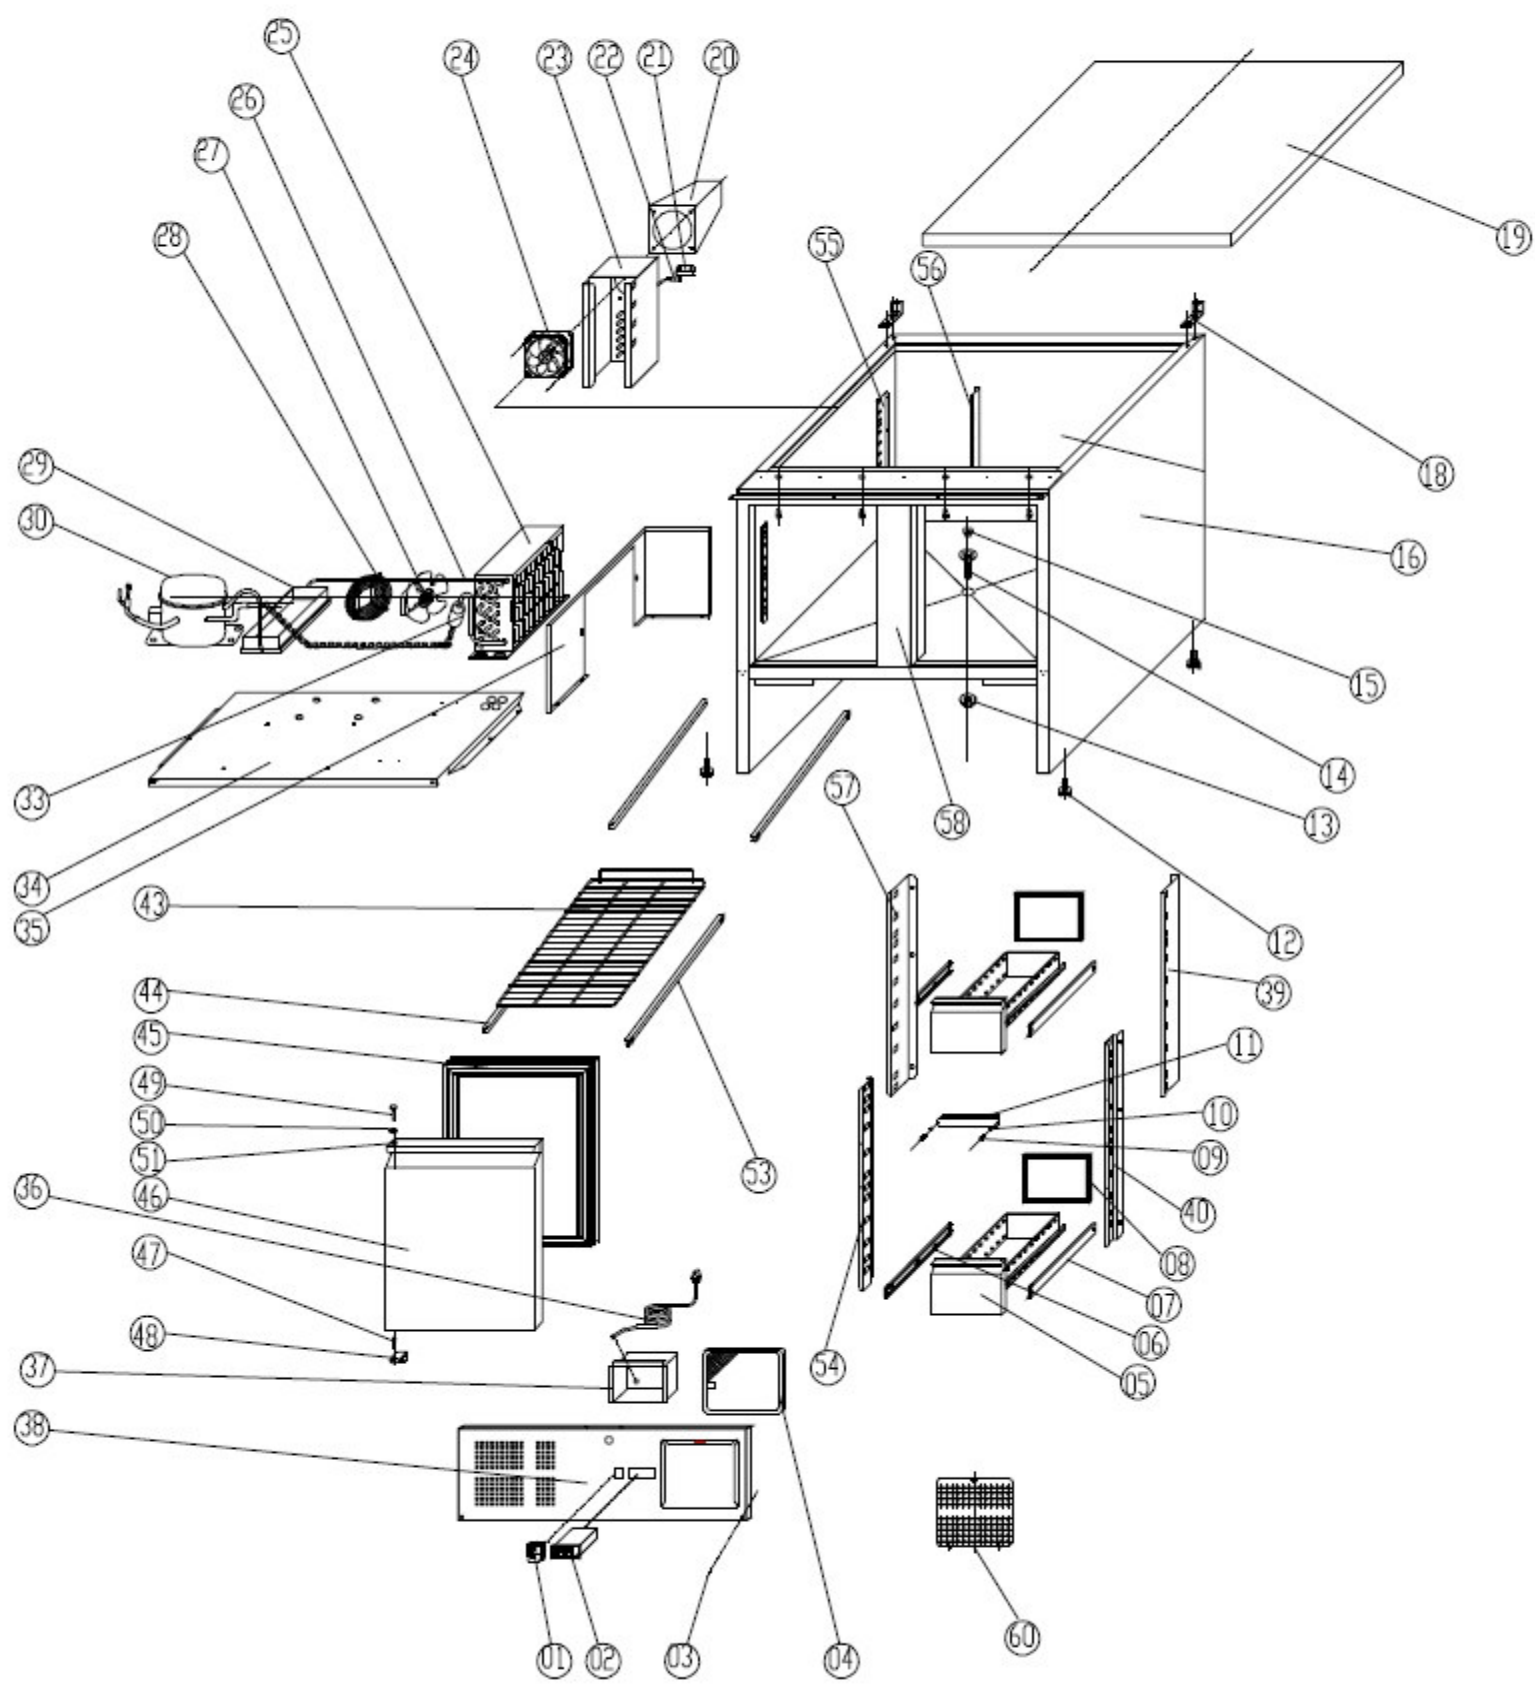

Explosionszeichnung

Kühltisch
KTM 202

KBS Gastrotechnik GmbH - Johannes-Kepler-Str. 14 - 55129 Mainz

SPARE PARTS LIST

N0.	CODE	NAME	MODEL	QUY.
1	S900.01	MAIN SWITCH	DRH-2415-3	1PC
2	S900.02C	THERMOSTAT	XR02CX	1PC
3	S900.03	PLASTIC CAP	Φ13	6PCS
4	U-GN2100TN(HT11)	FILTER		1PC
5	SET2D.02S	DRAWER	GN1/1x6 "	2PCS
6	SET3D.08	GUID E(LEFT)	L=550	2PCS
7	SET3D.07	GUIDE(RIGHT)	L=550	2PCS
8	SET2D.01	GASKET	SET 2 DRAWER	2PCS
9	SET3D.03	SCREW	M4*20 (不锈钢)	2PCS
10	SET3D.04	WASHER		2PCS
11	SET3D.02	BRIDGE		1PC
12	S900.13	FEET		4PCS
13	S900.14	DRAIN PIPE NUT		1PC
14	S900.15	DRAIN PIPE		1PC
15	S900.16	DRAIN PIPE COVER		1PC
16	S900.17	BODY		1PC
18	S901.01	TOP HINGE		1PAIR
19	S901.02	TOP		1PC
20	S901.03	AIRFLOW DUCT		1PC
21	GN650TN.12	SENSOR FIXED CLIP		1PC
22	S900.32	SENSOR		1PC
23	S901.04	CIRCLE FAN SUPPORT		1PC
24	PS200.04	CIRCLE FAN	9225	1PC
25	S900.35	CONDENSER	1/4HP	1PC
26	S900.36	DISCHARGE TUBE	Φ6	1PC
27	S900.37	CONDENSER FAN	BD01-01/Φ170	1PC
28	U-GN2100.35	BASKET GUARD GRILLS		1PC
29	S900.40	WATER PAN		1PC
30	G-S903.01	COMPRESSOR	HPKD190A	1PC
33	S900.44	FILTER DRIER	20g	1PC
34	S900.45	UNIT BOARD		1PC
35	S900.46	CONDENSER COVER BOARD		1PC
36	S900.47	PLUG	LT312/1.5MM ² ×3G	1PC
37	S900.48	JUNCTION BOX		1PC
38	S900.49N	FRONT PANEL	H9	1PC
39	S901.05R	BACK SUPPORT RIGHT		1PC
40	S901.06R	FRONT SIDE SUPPORT RIGHT		2PCS
43	GN2100TN.32	SHELF	GN1/1	1PC
44	GN2100TN.31L	GUIDE LEFT		2PC
45	S900.08	GASKET		1PC
46	S900.07L	DOOR (Door with handle)		1PC
47	S900.06	DOWN HINGE AXIS		1PC
48	S900.05L	DOWN HINGE LEFT		1PC
49	GN2100TN.85	NUT	M8	1PC
50	GN2100TN.84	DOOR HINGE AXIS	Φ6	1PC

51	GN2100TN.83	DOOR BUSHING	Φ6	1PC
53	GN2100TN.31R	GUIDE RIGHT		2PC
54	S901.06L	FRONT SIDE SUPPORT LEFT		2PCS
55	S901.05L	BACK SUPPORT LEFT		1PC
56	S901.18L	BACK MIDDLE SUPPORT LEFT		1PC
57	S901.18R	BACK MIDDLE SUPPORT RIGHT		1PC
58	S900.60	MIDDLE BRIDGE		1PC
60	S900.52	SCREEN FILTER SUPPORT		1PC