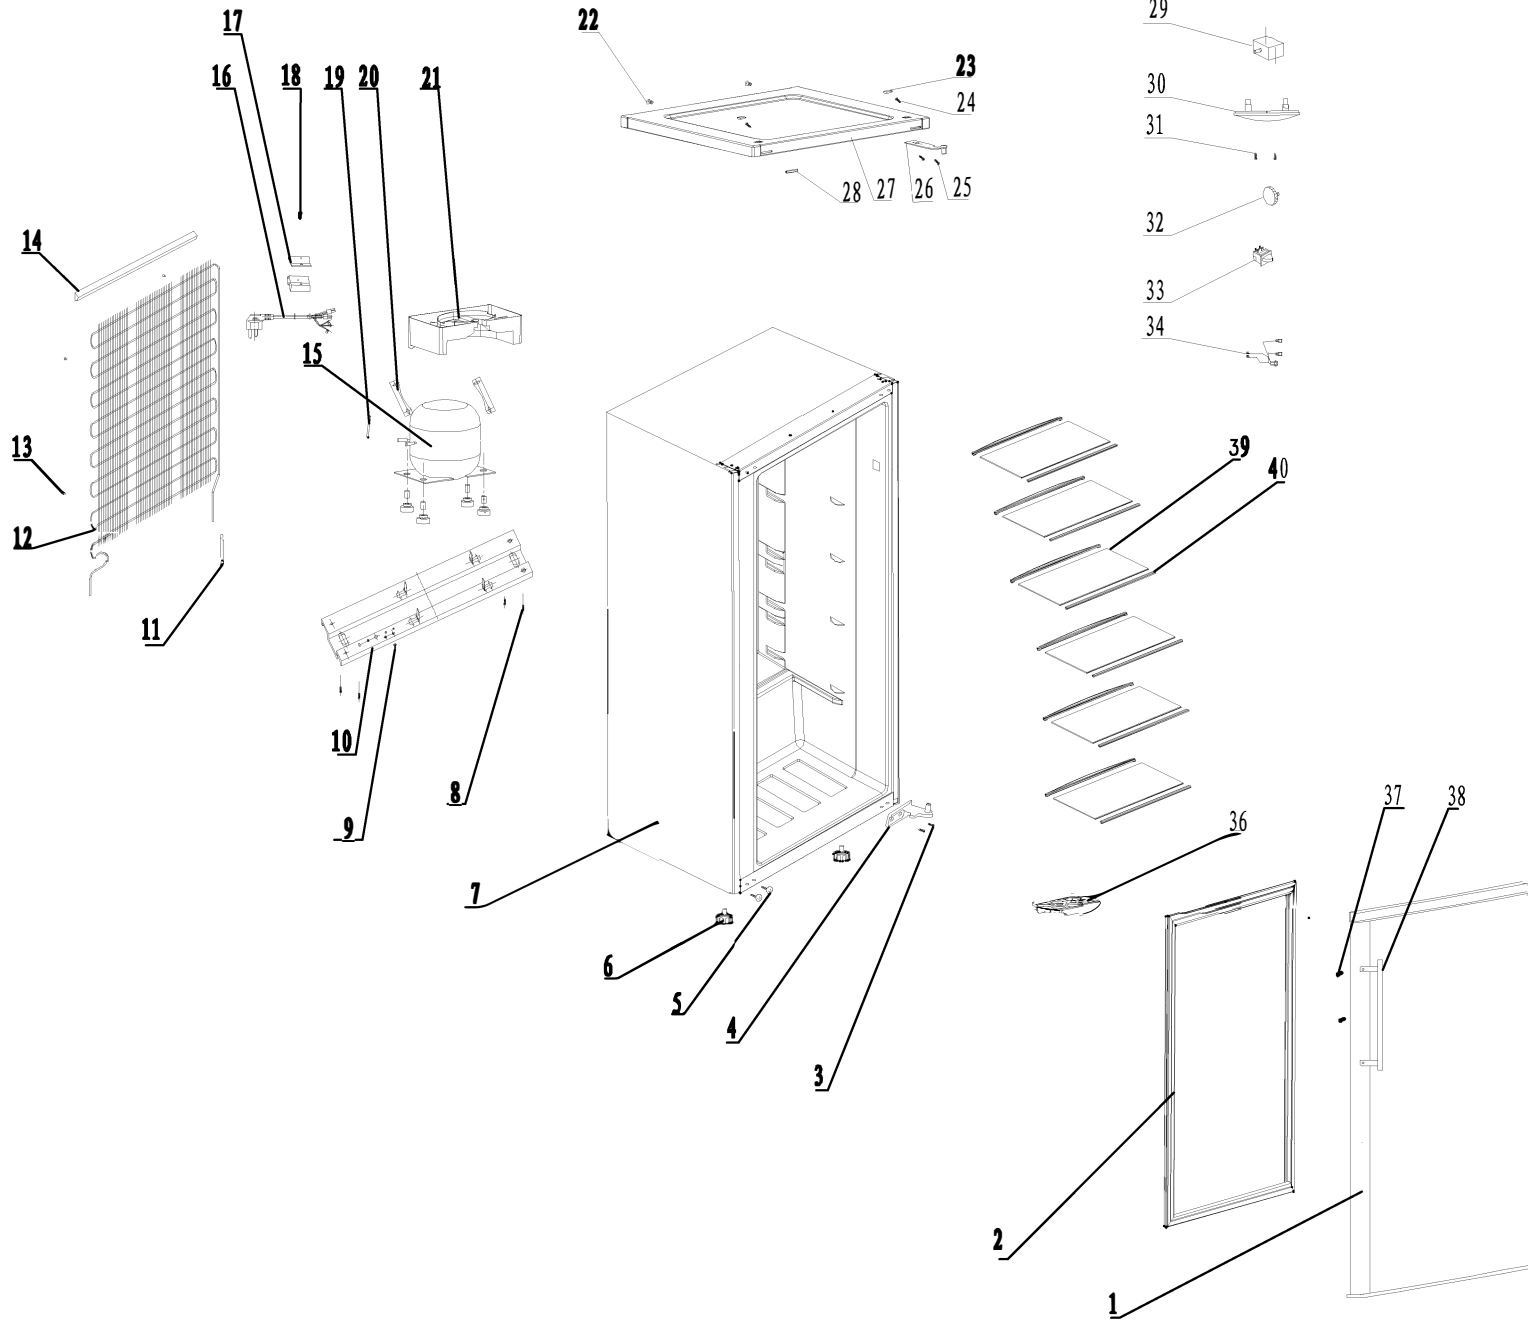

EXPLOSIONSZEICHNUNG

KBS Gastrotechnik GmbH – Schoßbergstraße 26 – 65201 Wiesbaden

KK 367 E
Exploded View

Reservedels

Færdigvare : 31010367E10000 - Scancool KK 367 E, Storage Refrigerator

PosNr	Partnummer	Description
1	RES-22925	Foamed door
2	RES-23794	Door gasket
3	RES-10358	Flange screw
4	RES-13371	Lower hinge
5	RES-10536	Screw hole plug
6	RES-19602	Adjustable feet
8	RES-10358	Flange screw
9	RES-10438	Grounding screw
10	RES-25236	Compressor base
11	RES-10556	Drier filter
12	RES-23828	Outside condenser
13	RES-23286	Self tapping screw
14	RES-10534	Condenser protective bar
15	RES-26612	Compressor
15_1	RES-26613	Compressor starter
15_2	RES-26614	Compressor protector
16	RES-10521	Power wiring
17	RES-10375	Power cord fixer
18	RES-10374	Y type Screw
19	RES-21497	Charging pipe
20	RES-10484	Compressor support
21	RES-15951	Water tray
22	RES-10353	Self tapping screw
23	RES-10354	Self tapping screw cover
24	RES-12757	Self tapping screw
25	RES-22876	Top hinge cover
27	RES-22877	Head cover
26	RES-22878	Top hinge
28	RES-12757	Self tapping screw
29	RES-10594	Thermostat
30	RES-10388	Light assambly
31	RES-10389	Self tapping screw
32	RES-10391	Tem.control knob
33	RES-10558	Door switch
34	RES-10355	Thermostat wire
36	RES-22879	Egg shelf
37	RES-12762	Bolt
38	RES-13374	Handle
39	RES-25787	Glass shelf A
40	RES-18737	Shelf liner