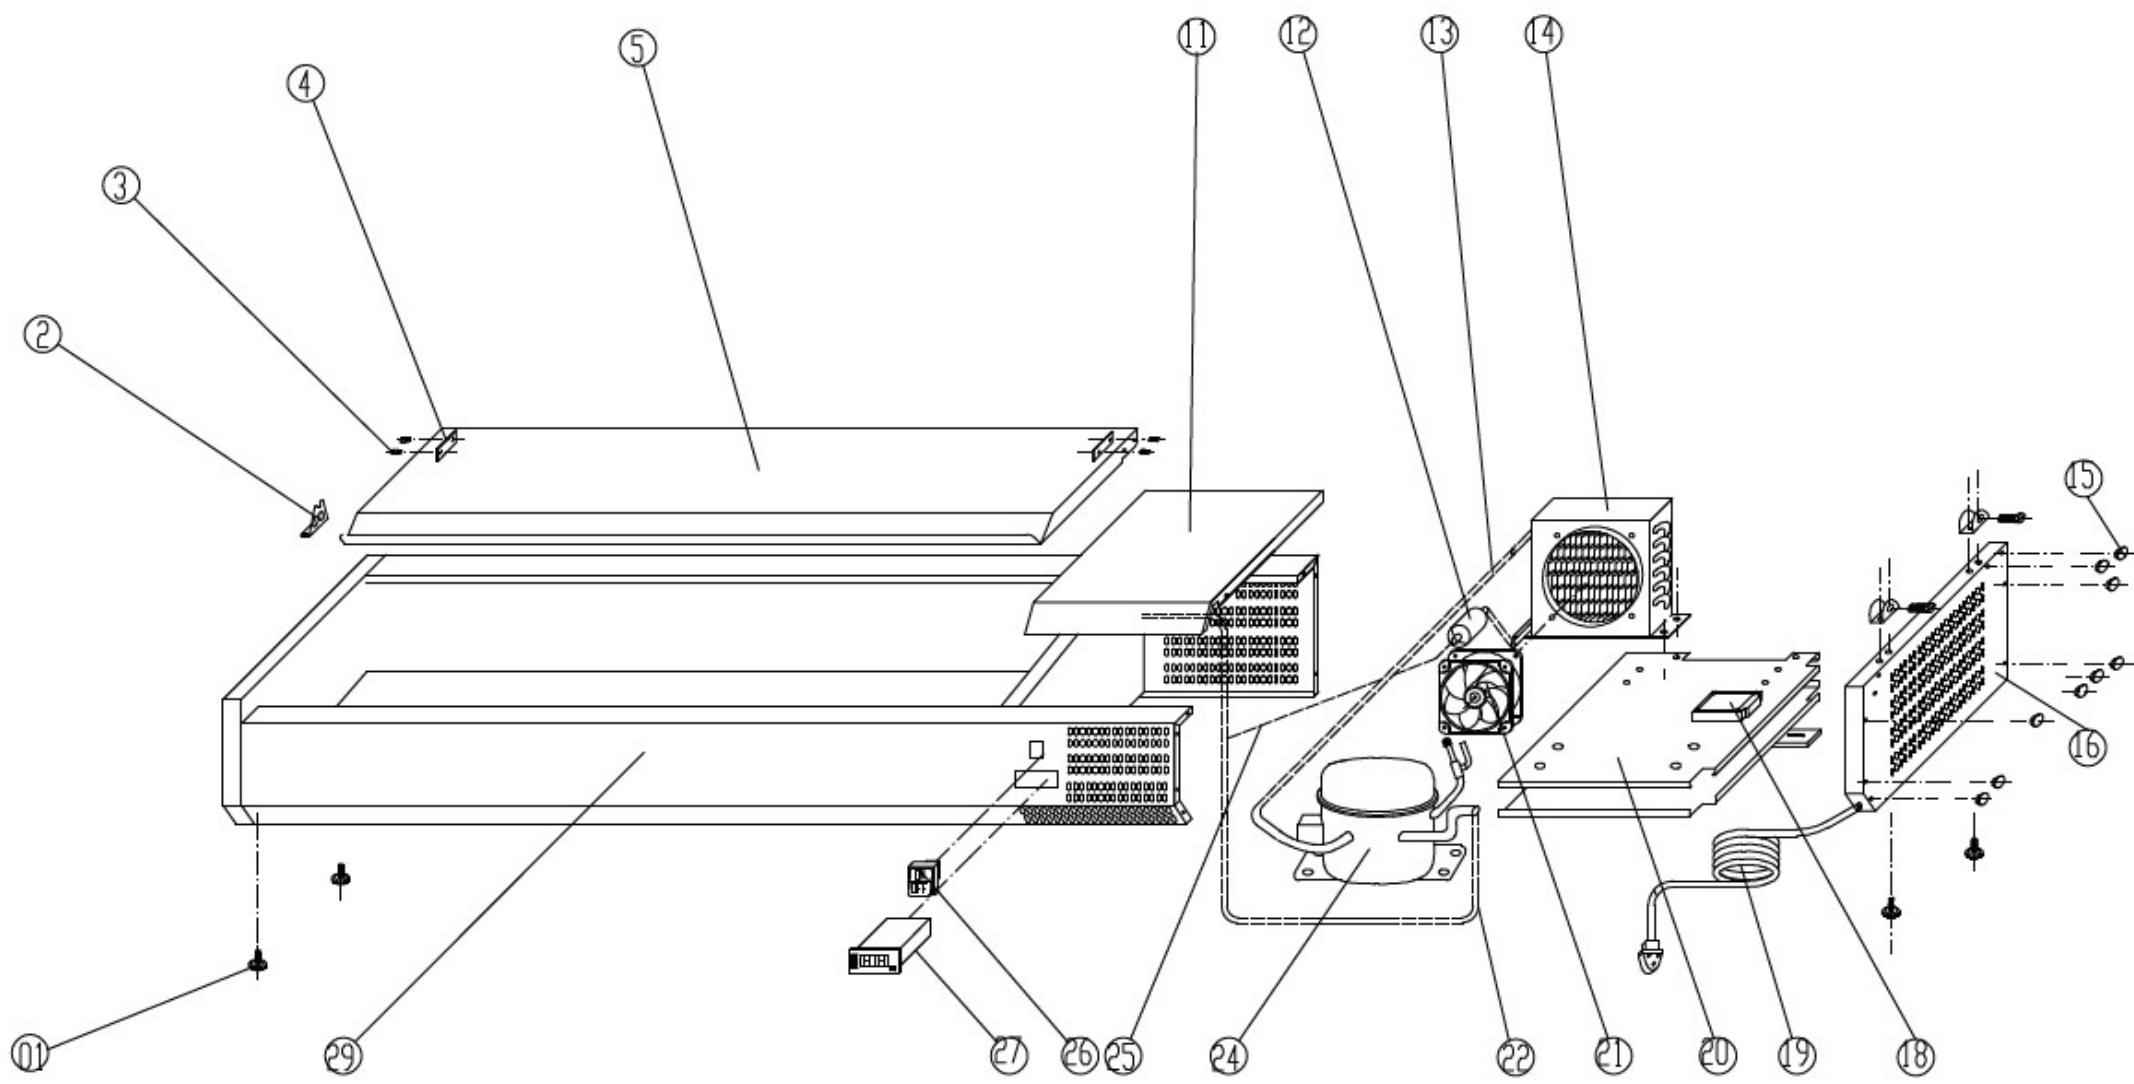

Explosionszeichnung

Kühlaufsatz
RX 1410

KBS Gastrotechnik GmbH - Johannes-Kepler-Str. 14 - 55129 Mainz

Spare Parts list of VRX1400/380

N0.	CODE	NAME	MODEL	QUANTITY	MATERIAL	REMARK	
01	S900.13	FEET		4PCS	PLASTIC		
02	PS300.12	COVER HINGE		2PCS	STAINLESS		
03	S900.28	COVER HINGE AXIS		4PCS	STAINLESS		
04	S900.29	STRENGTHENING BOARD		2PCS	STAINLESS		
05	VRX38/14.S	SS/COVER		1PC	STAINLESS		
11	VRX38.10	UNIT ROOM COVER		1PCS	STAINLESS		
12	S900.44	FILTER DRIER	20g	1PCS	XH-9		
13	S900.36	DISCHARGE TUBE	Φ6	1PCS	COPPER		
14	VRX.11	CONDENSER	1/5HP	1PCS	COPPER/AL		
15	S900.03	PLASTIC CAP	Φ13	9PCS	PLASTIC		
16	VRX38.12	SIDE COVER		1PCS	STAINLESS		
18	S900.48	JUNCTION BOX		1			
19	S900.47	PLUG	LT312/1.5MM ² x3G	1PCS			
20	VRX38.14	UNIT BOARD		1	ZINCFY STEEL		
21	S900.34	CONDENSER FAN	SA1238A2	1PCS			
22	S900.39	SUCTION TUBE	Φ8	1PCS	COPPER		
24	VRX.18	COMPRESSOR	OF789	1PCS			
25	VRX.15	CAPILLARY	Φ2.3x0.8x2000	1PCS	COPPER		
26	S900.01	MAIN SWITCH	DRH-2415-3	1PCS			
27	S900.02	THERMOSTAT	XR20C	1PCS			
29	VRX38/14.17	BODY		1PCS			