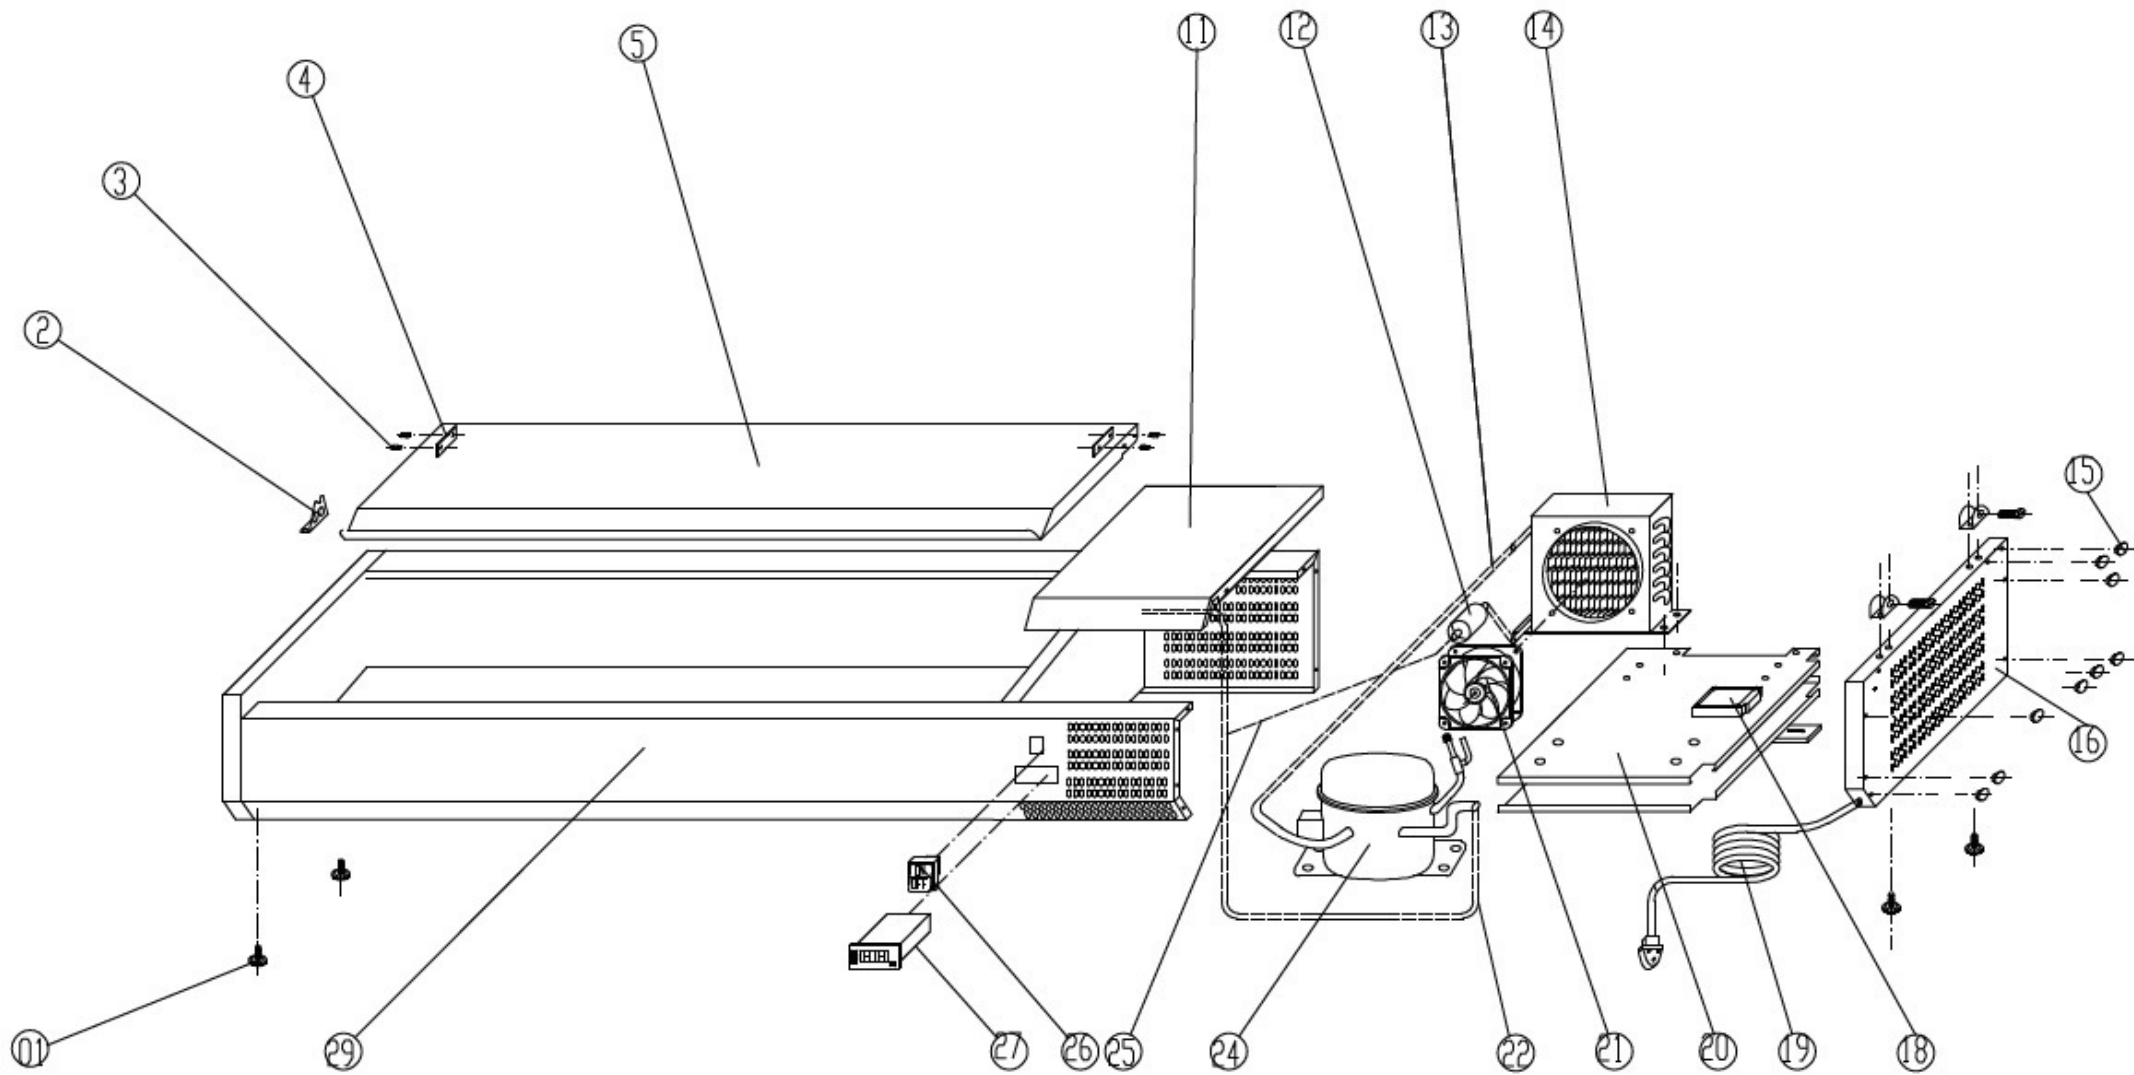

Explosionszeichnung

Kühlaufsatz
RX 1210

KBS Gastrotechnik GmbH - Johannes-Kepler-Str. 14 - 55129 Mainz

Spare Parts list of VRX1200/380

N0.	CODE	NAME	MODEL	QUANTITY	MATERIAL	REMARK	
01	S900.13	FEET		4PCS	PLASTIC		
02	PS300.12	COVER HINGE		2PCS	STAINLESS		
03	S900.28	COVER HINGE AXIS		4PCS	STAINLESS		
04	S900.29	STRENGTHENING BOARD		2PCS	STAINLESS		
05	VRX38/12.S	SS/COVER		1PC	STAINLESS		
11	VRX38.10	UNIT ROOM COVER		1PC	STAINLESS		
12	S900.44	FILTER DRIER	20g	1PC	XH-9		
13	S900.36	DISCHARGE TUBE	Φ6	1PC	COPPER		
14	VRX.11	CONDENSER	1/5HP	1PC	COPPER/AL		
15	S900.03	PLASTIC CAP	Φ13	9PCS	PLASTIC		
16	VRX38.12	SIDE COVER		1PC	STAINLESS		
18	S900.48	JUNCTION BOX		1			
19	S900.47	PLUG	LT312/1.5MM ² x3G	1PC			
20	VRX38.14	UNIT BOARD		1	ZINCFY STEEL		
21	S900.34	CONDENSER FAN	SA1238A2	1PC			
22	S900.39	SUCTION TUBE	Φ8	1PC	COPPER		
24	VRX.18	COMPRESSOR	OF789	1PC			
25	VRX.15	CAPILLARY	Φ2.3x0.8x2000	1PC	COPPER		
26	S900.01	MAIN SWITCH	DRH-2415-3	1PC			
27	S900.02	THERMOSTAT	RX20C	1PC			
29	VRX38/12.17	BODY	1200*395*430	1PC			