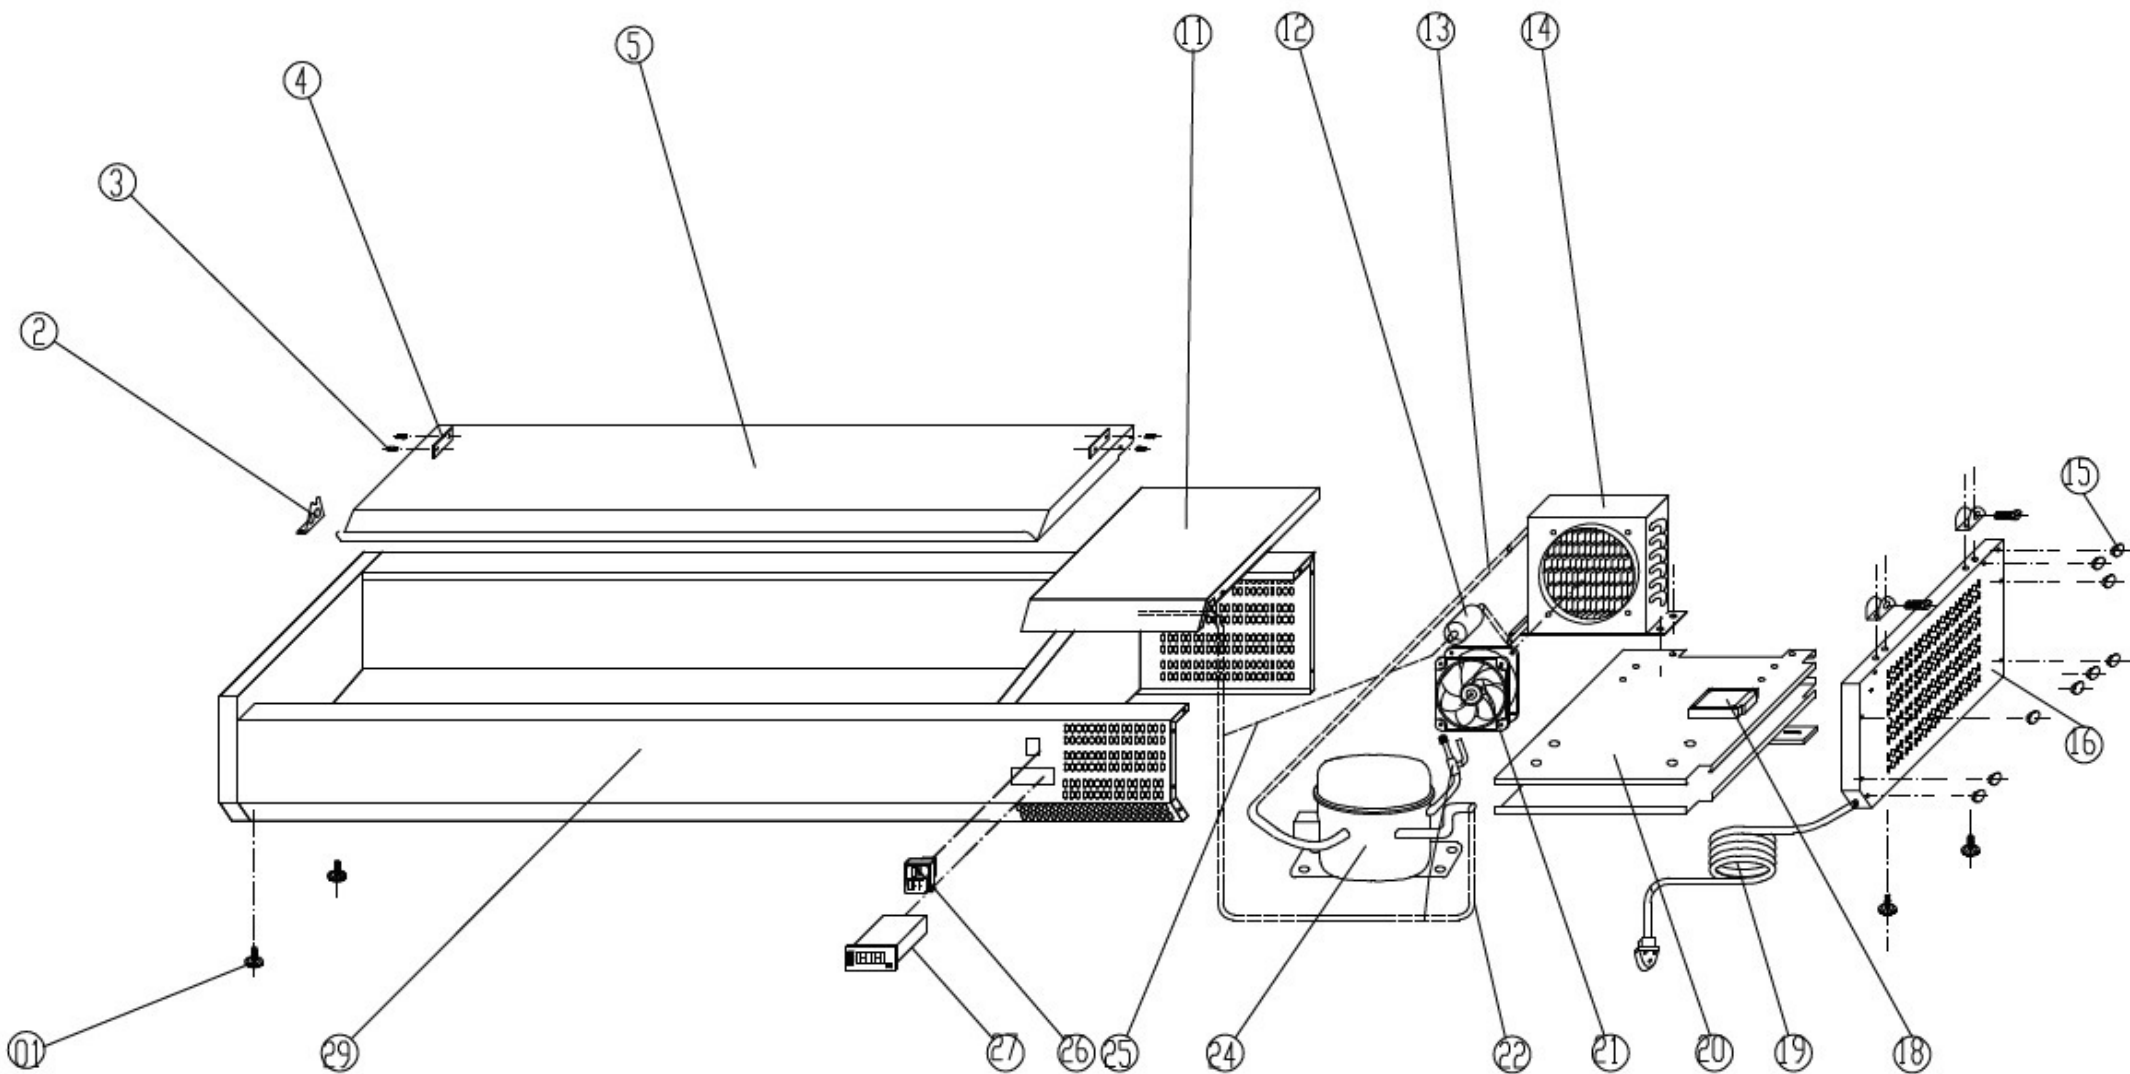

# Explosionszeichnung

Kühlaufsatz  
RX 2010

KBS Gastrotechnik GmbH - Johannes-Kepler-Str. 14 - 55129 Mainz

## Spare Parts list of VRX2000/380

N0.	CODE	NAME	MODEL	QUANTITY	MATERIAL	REMARK
01	S900.13	FEET		4PCS	PLASTIC	
02	PS300.12	COVER HINGE		2PCS	STAINLESS	
03	S900.28	COVER HINGE AXIS		4PCS	STAINLESS	
04	S900.29	STRENGTHENING BOARD		2PCS	STAINLESS	
05	VRX38/20.S	SS/COVER		1PC	STAINLESS	
11	VRX38.10	UNIT ROOM COVER		1PC	STAINLESS	
12	S900.44	FILTER DRIER	20g	1PC	XH-9	
13	S900.36	DISCHARGE TUBE	Φ6	1PC	COPPER	
14	VRX.11	CONDENSER	1/5HP	1PC	COPPER/AL	
15	S900.03	PLASTIC CAP	Φ13	9PCS	PLASTIC	
16	VRX38.12	SIDE COVER		1PC	STAINLESS	
18	S900.48	JUNCTION BOX		1		
19	S900.47	PLUG	LT312/1.5MM <sup>2</sup> x3G	1PC		
20	VRX38.14	UNIT BOARD		1	ZINCFY STEEL	
21	S900.34	CONDENSER FAN	SA1238A2	1PC		
22	S900.39	SUCTION TUBE	Φ8	1PC	COPPER	
24	S900.41	COMPRESSOR	OF1350A	1PC		
25	VRX.15	CAPILLARY	Φ2.3x0.8x2000	1PC	COPPER	
26	S900.01	MAIN SWITCH	DRH-2415-3	1PC		
27	S900.02	THERMOSTAT	XR20C	1PC		
29	VRX38/20.17	BODY		1PC		