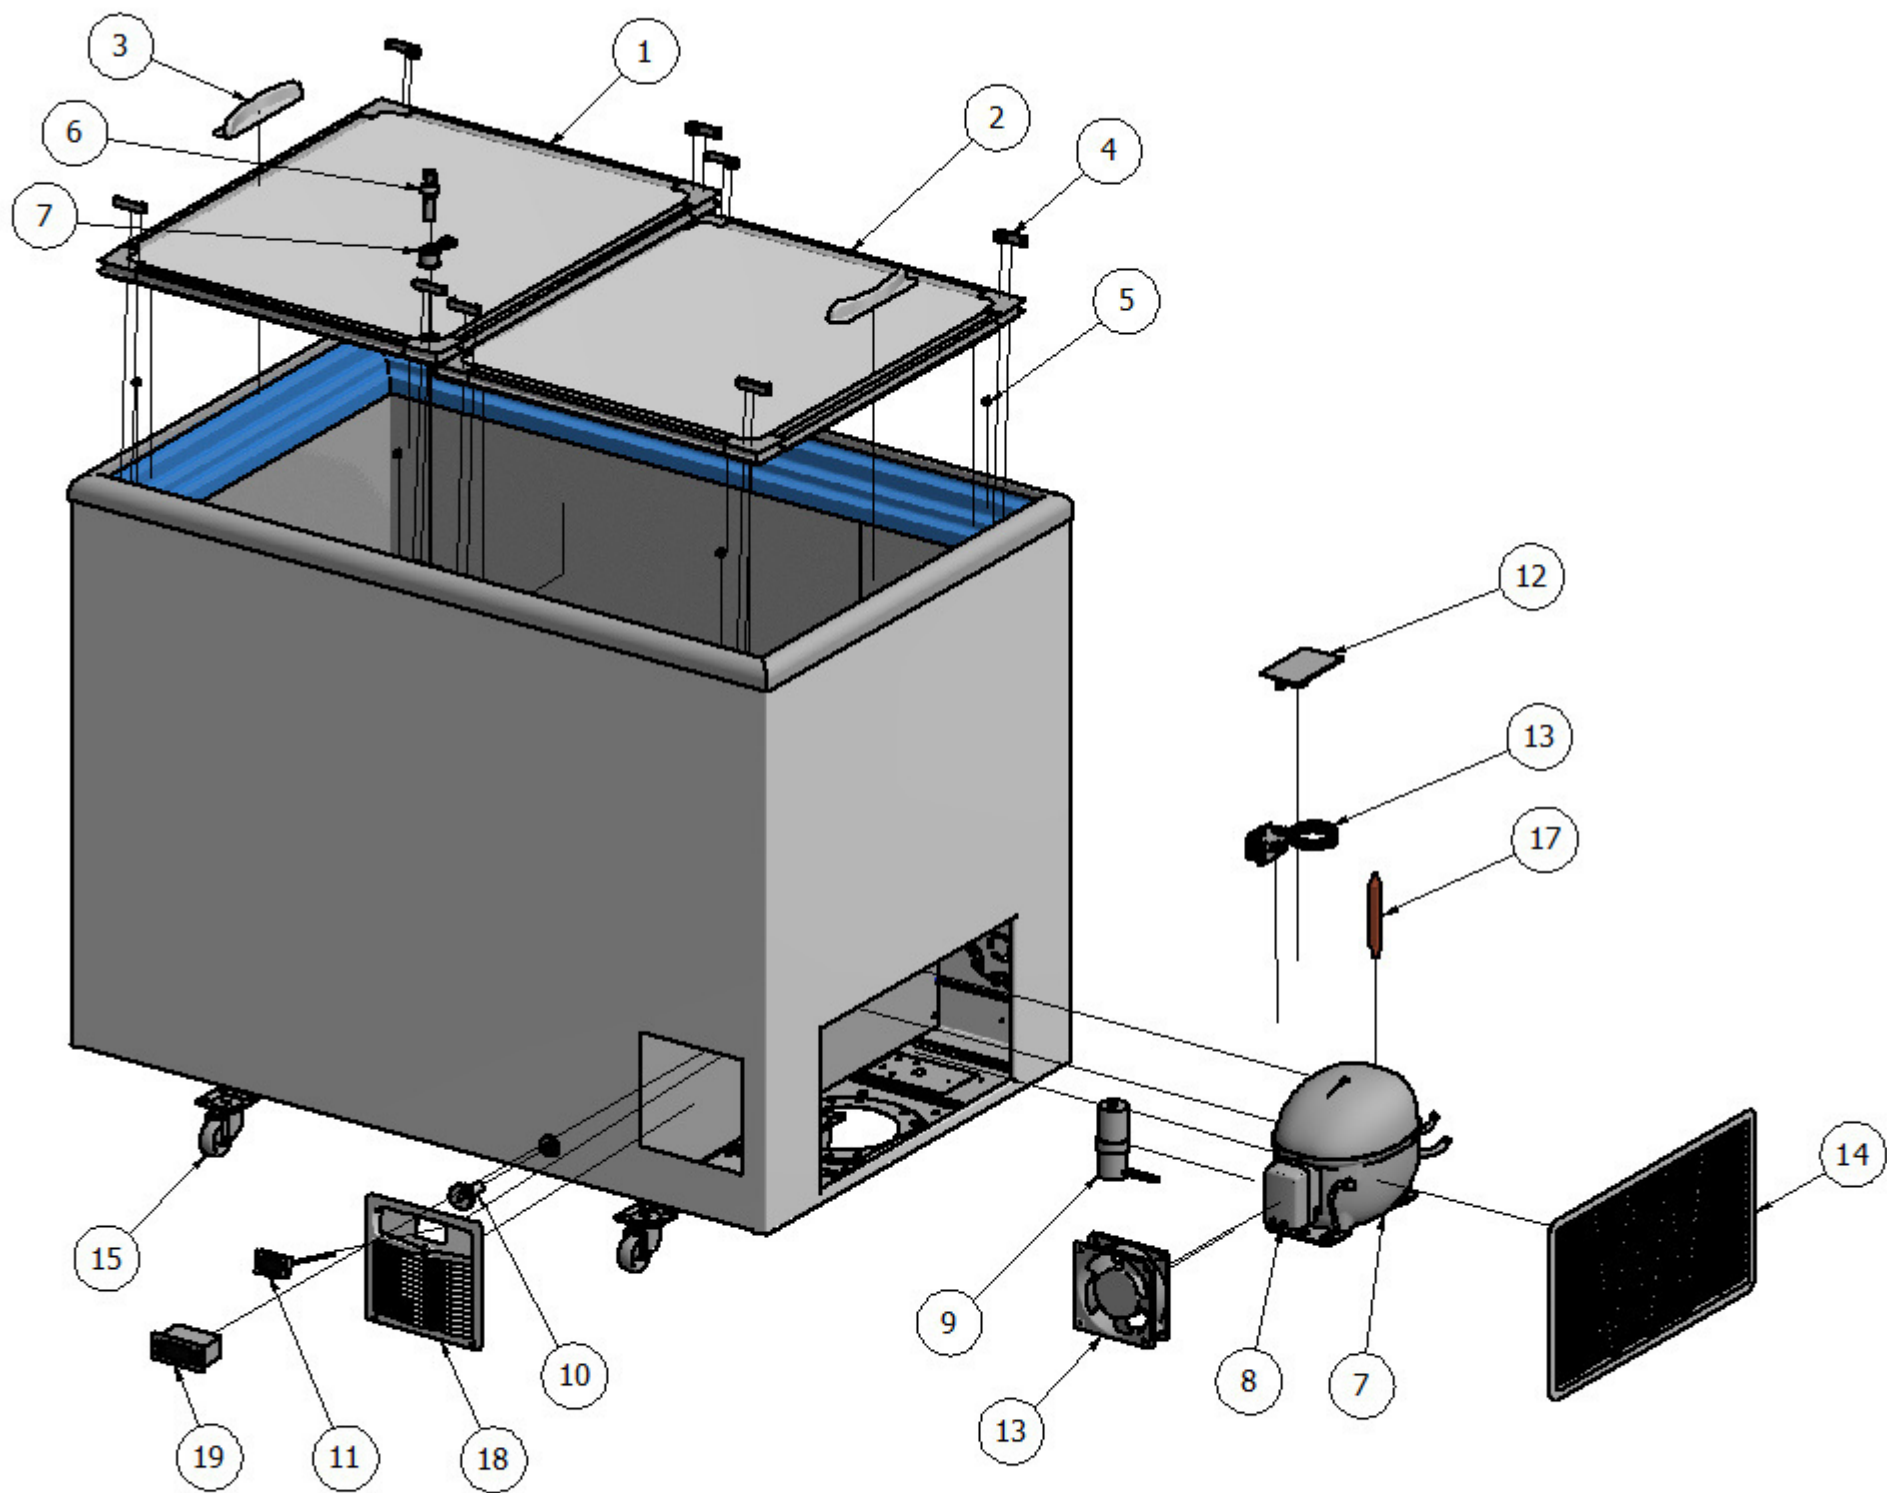

# EXPLOSIONSZEICHNUNG

KBS Gastrotechnik GmbH – Schoßbergstraße 26 – 65201 Wiesbaden

**SPAREPARTS LIST CUBE**

ITEM NO.	DESCRIPTION	CUBE 22		CUBE 35		CUBE 45		CUBE 53		CUBE 61	
		CODE		CODE		CODE		CODE		CODE	
<b>SLIDING SOLID LID</b>											
1	CUBE LID UPPER	8011.0112		8011.0212		8011.0312		8011.0412		8011.0512	
2	CUBE LID LOWER	8011.0113		8011.0213		8011.0313		8011.0413		8011.0513	
3	GREY HANDLE FOR LID	HÄND10		HÄND10		HÄND10		HÄND10		HÄND10	
4	MINI CASTORS UNDER LID ( SET to 1 LID)	PLASTD5 - 4 pcs. PLASTD3, 4 - 2+2 pcs.		PLASTD5 - 4 pcs. PLASTD3, 4 - 2+2 pcs.		PLASTD5 - 4 pcs. PLASTD3, 4 - 2+2 pcs.		PLASTD5 - 4 pcs. PLASTD3, 4 - 2+2 pcs.		PLASTD5 - 4 pcs. PLASTD3, 4 - 2+2 pcs.	
5	DOWELS FOR LOCK (6 PCS)	PLASTD6		PLASTD6		PLASTD6		PLASTD6		PLASTD6	
6	LOCK KIT COMPLETE	8100.0301		8100.0301		8100.0301		8100.0301		8100.0301	
7	LOCK HOLDER IN UPPER GLASS	PLASTD31		PLASTD31		PLASTD31		PLASTD31		PLASTD31	

**MOTOR COMPARTMENT**

7	COMPRESSOR 230V/50Hz - R600a CC.4	EMY80CLP		EMY80CLP		NLE15KK.4					
8	STARTING RELAY	EMY80CLPRE		EMY80CLPRE				-		-	
9	START CAPACITOR	-		-		-		-		-	
7	COMPRESSOR 230V/50HZ - R290 CC.4	EMT2117U		EMT2121U		NEU2140U		NEU2140U		NEU2140U	
8	STARTING RELAY					NEU2140URE		NEU2140URE		NEU2140URE	
9	START CAPACITOR					NEU2140USK		NEU2140USK		NEU2140USK	