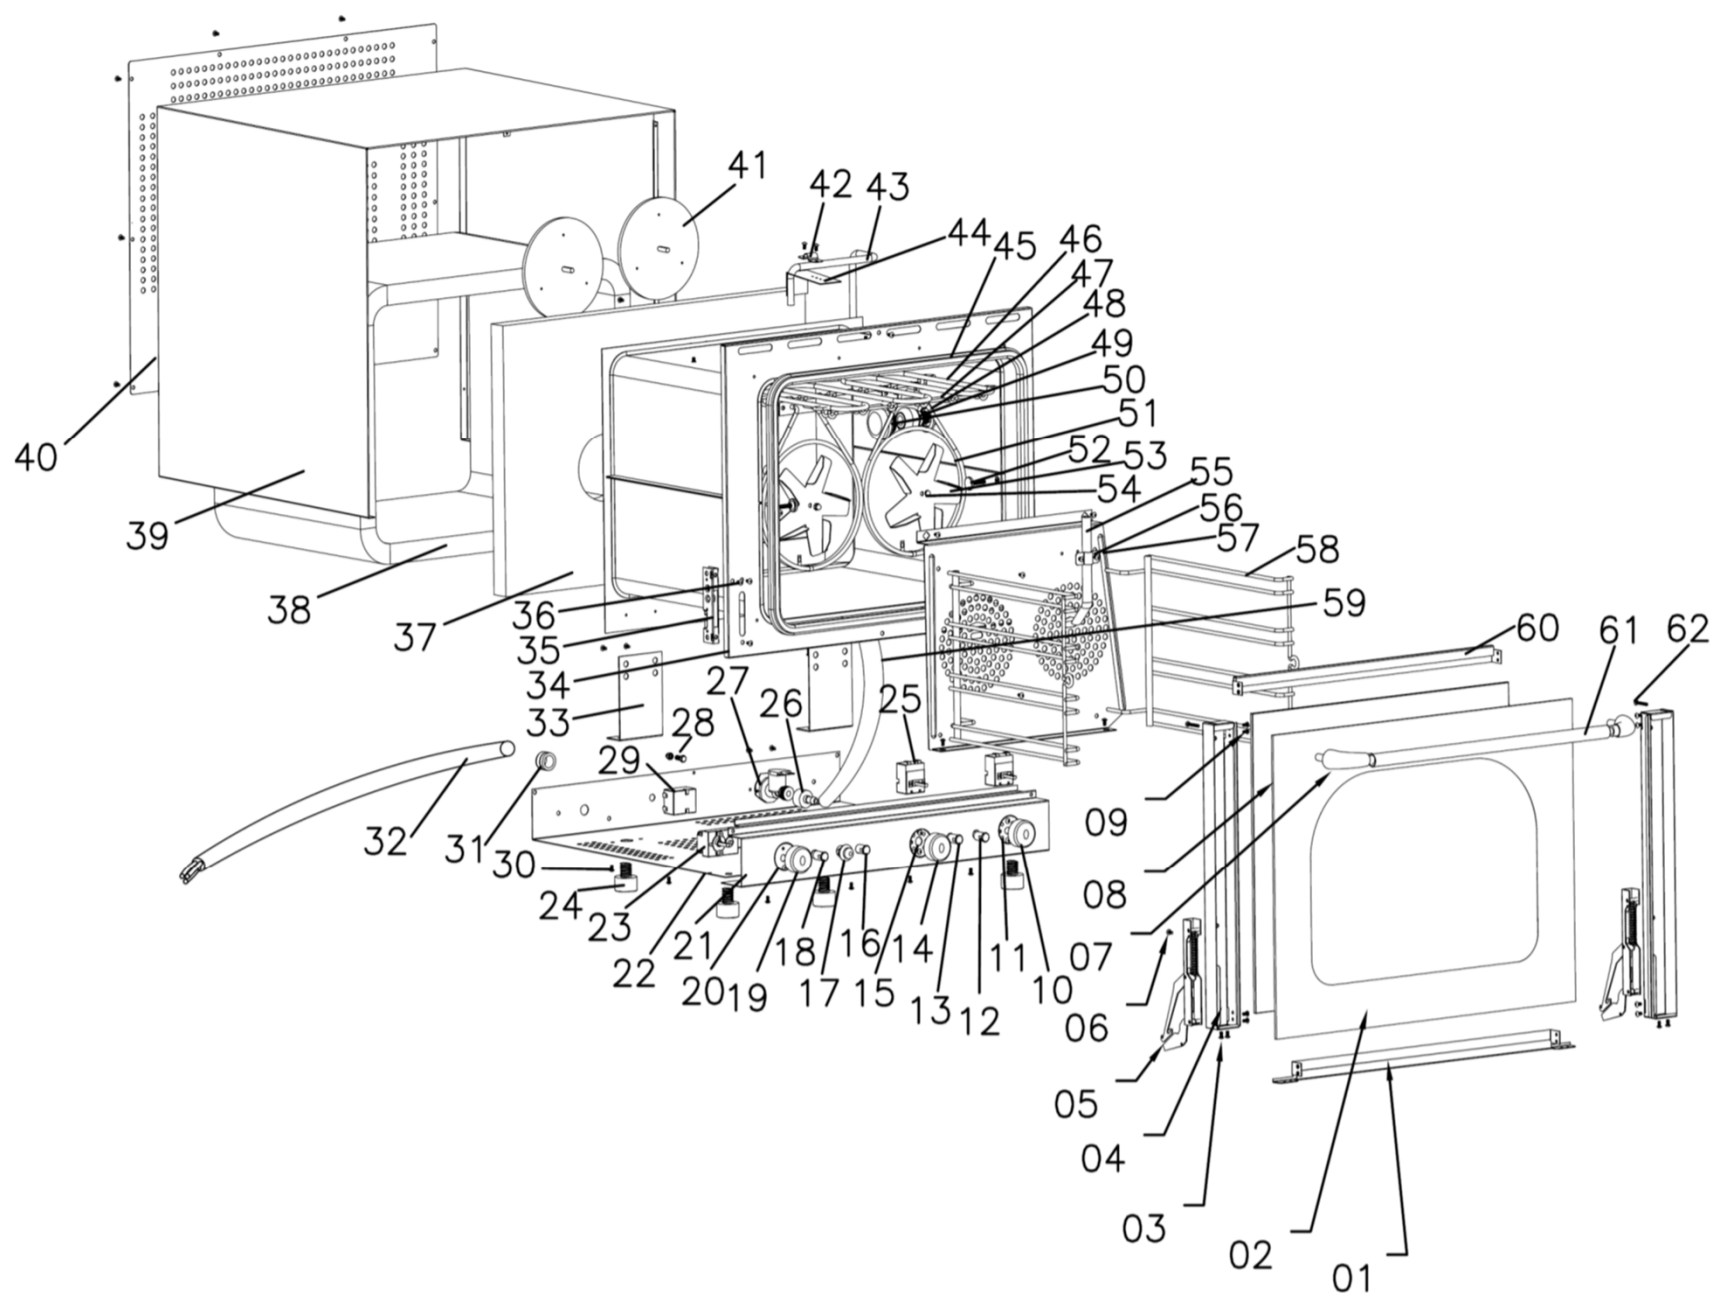

EXPLOSIONSZEICHNUNG

KBS Gastrotechnik GmbH – Schoßbergstraße 26 – 65201 Wiesbaden

YSD-4A PART LIST

S/N	Description (English)	Part Code	Unit QTY
1	Door lower cross beam	20207017005	1
2	Outer toughened glass	302100505L	1
3	Screw		4
4	Door side plate	20207017007	1 on left, 1 on right
5	Door hinge	302202145L	2
6	Screw		2
7	Door Handle End	302070016	2
8	Inner toughened glass	302100023	1
9	Screw		8
10	Thermostat knob for back heating elements	301110034	1
11	Thermostat knob base for back heating elements	301110022	1
12	Indicator(back heating elements)	301130015	1
13	Indicator(top heating element)	301130009	1
14	Thermostat knob for top heating element	301110034	1
15	Thermostat knob base for top heating element	301110022	1
16	Spraying indicator	301130014	1
17	Switch	301080023	1
18	Timer indicator	301130013	1
19	Timer knob	301110037	1
20	Timer knob base	301110020	1
21	Board	20207017015	1
22	Bottom board	20207017013	1
23	Timer(120min)	301120011	1
24	Foot	302090022	4
25	Thermostat (300℃)	301030020	2
26	Joint for solenoid valve		One Set with #27
27	Inlet solenoid valve	301100022	1
28	Grounding bolt		1
29	Temperature limiter (360℃)	301030198L	1
30	Cross round head screw		20
31	Power cord jacket	301070078	1
32	Power cord	301050006	3,5
33	Bracket for inner chamber	302110035	2
34	Inner chamber	20107014001	1
35	Mounting bracket for hinge	302202163L	2