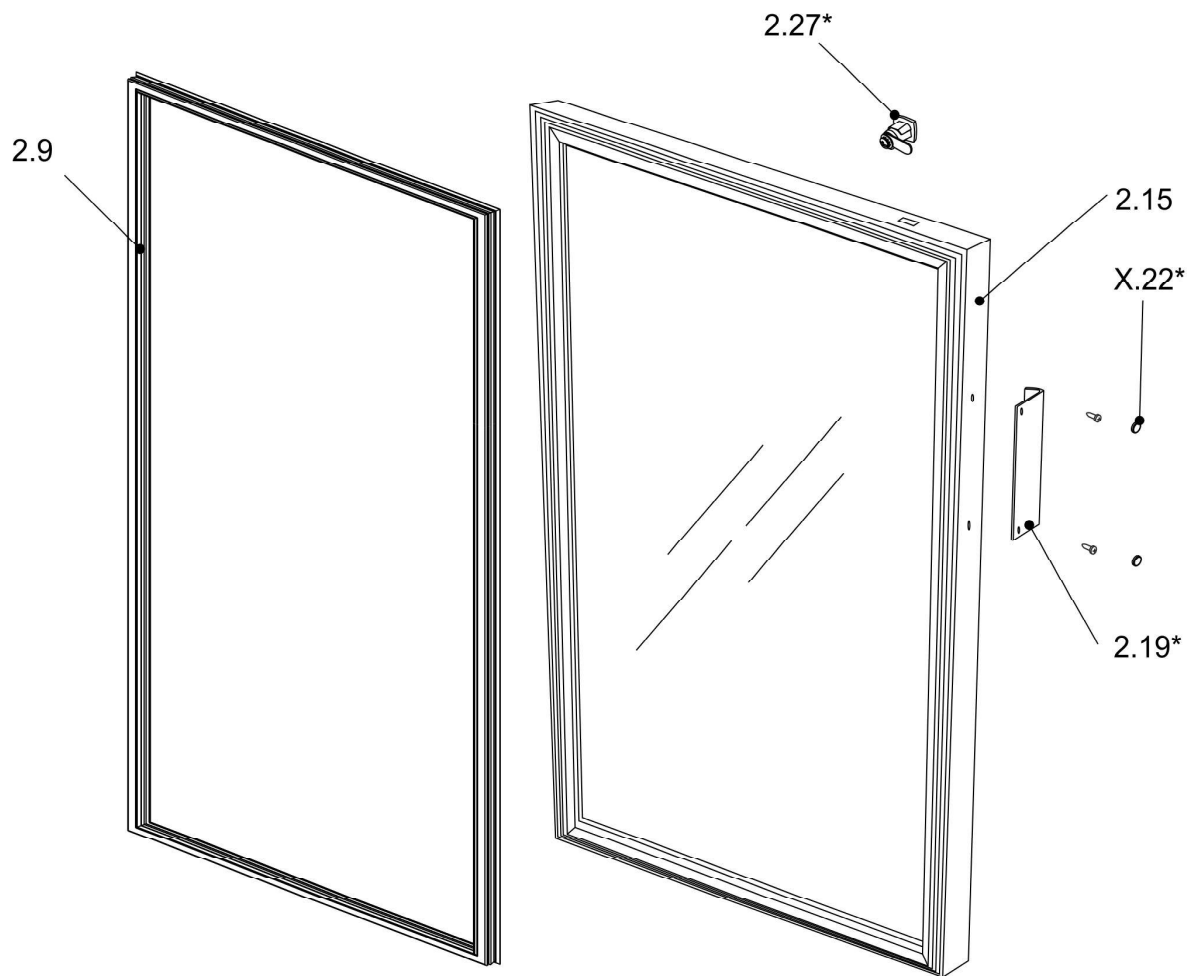

*If applicable
(Jei taikoma)
(Если применяется)

**Alternative
(Alternatyva)
(Альтернатива)

***Amount varies
(Ivairus kiekis)
(разное количество)