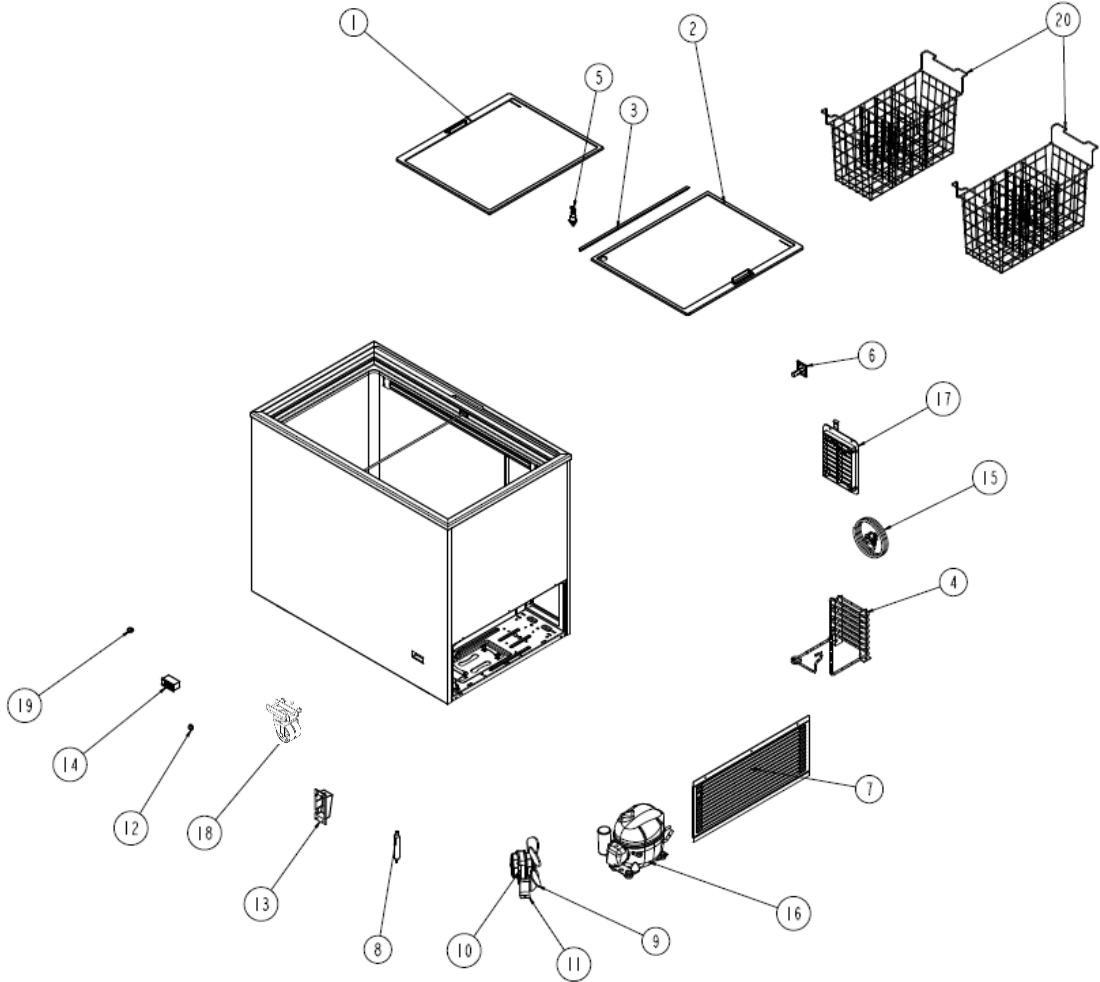

# EXPLOSIONSZEICHNUNG

KBS Gastrotechnik GmbH – Schoßbergstraße 26 – 65201 Wiesbaden

PRODUCT PIC. NO. : **SSH22TK520** CREATION DATE : **12.09.2022**  
 PRODUCT MODEL : **D300DFSG**  
 REFERENCE PRODUCT CODES : 308437 - D300DFSG\_FF\_R25\_KBS\_ALMANYA\_TERMOSTAT\_ONDE\_TERMOMETRELI\_D\_COND\_TEKER\_REINFORCED\_EU\_NUH\_R290a\_2022

Çağrı Merkezi

**444 0 789**

PRODUCT PIC. NO. : **SSH22TK520** CREATION DATE : **12.09.2022**  
PRODUCT MODEL : **D300DFSG**  
REFERENCE PRODUCT CODES : 308437 - D300DFSG\_FF\_R25\_KBS\_ALMANYA\_TERMOSTAT\_ONDE\_  
TERMOMETRELI\_D\_COND\_TEKER\_REINFORCED\_EU\_NUH\_R290a\_2022

**KLİMASAN SPARE PART PRICE LIST**

SPARE PART CODE	DESCRIPTIONS	PRODUCT CODE	EXP. REF. NO
F6035187-2	COVER_BOTTOM_D300DFSG	308437	1
26009709	COVER_TOP_D300DFSG	308437	2
B6051156	SEALING_GASKET	308437	3
A6005165	CONDENSER_SKIN	308437	4
B6038158	LOCK_SC	308437	5
Z0150858	DRAIN_OUTER_PLUG	308437	6
B6036682	SHUTTER_SIDE	308437	7
A6003168	DRIER 17 GR.(4.9X2.2mm)_STOPPING TUBE	308437	8
A6002306	PROPELLER_ALUMINUM_200MM_34_DEGREE_WEIGUANG	308437	9
A6002341	FAN_AXIAL_CONDENSER	308437	10
B6023480	FAN_CONNECTING_FEET	308437	11
Z0150266	THERMOSTAT_BUTTON	308437	12
B6030305	THERMOMETER_ANALOGUE	308437	13
A6004537	THERMOSTAT_MECHANICAL	308437	14
B6018969	POWER_CORD_CABLE	308437	15
A6001597	COMPRESSOR_CUBIGEL_NUH70LA_CSIR_220-240V_50Hz_R290	308437	16
B6036683	SHUTTER_BACK	308437	17
B6020147	WHEEL_MOVABLE	308437	18 (1)
B6020148	WHEEL_FIXED	308437	18 (2)
Z0150140	DRAIN_INSIDE_PLUG	308437	19
B6041218	BASKET_FF/FC	308437	20